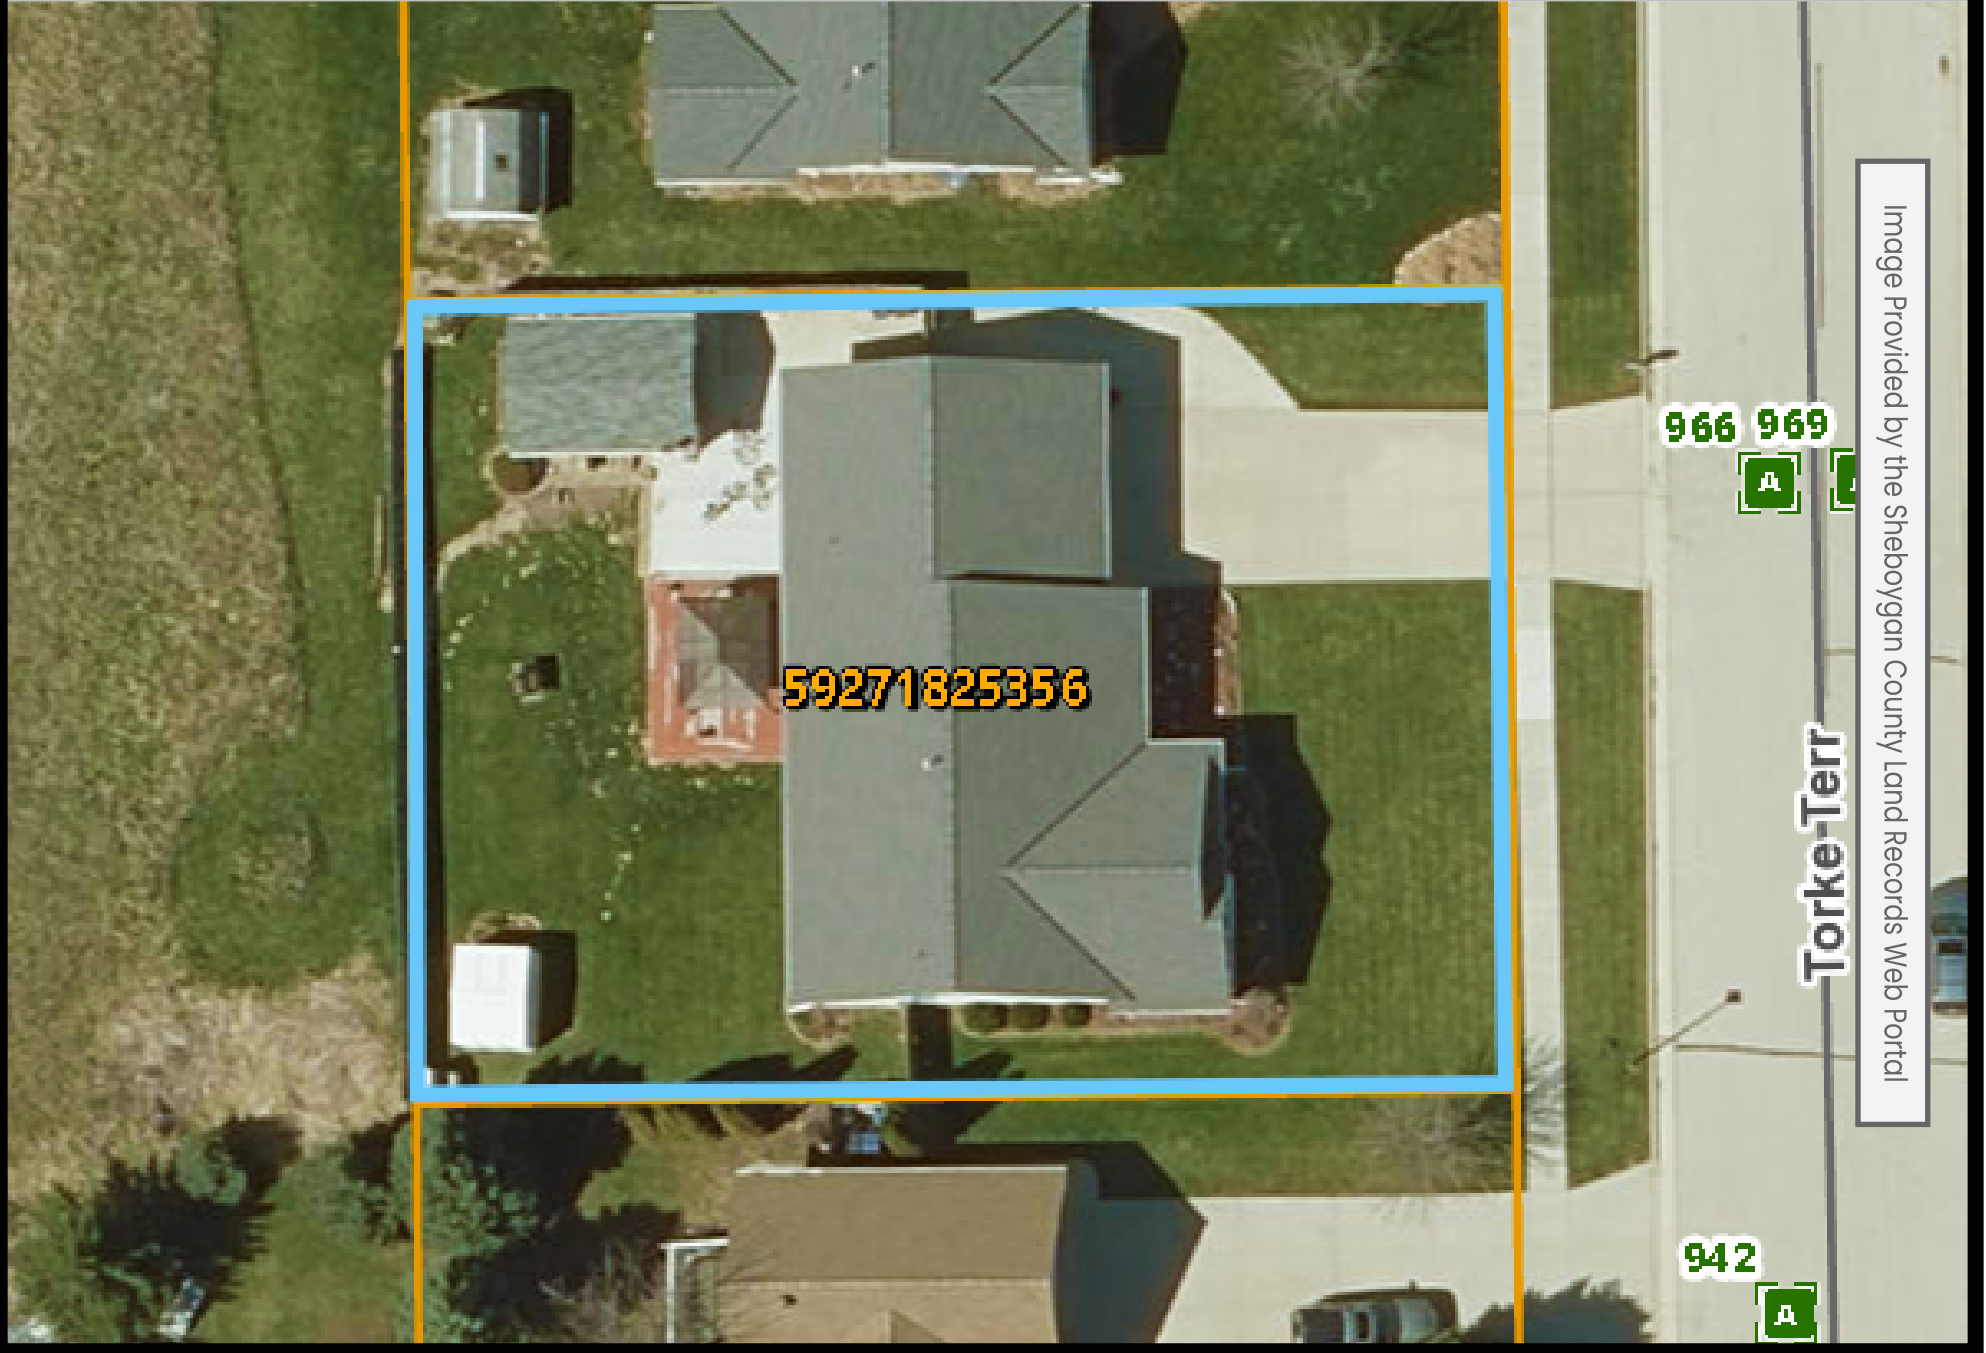

966 TORKE TERRACE | PLYMOUTH

59271825356

966 969

Torke-Terr

942

Image Provided by the Sheboygan County Land Records Web Portal