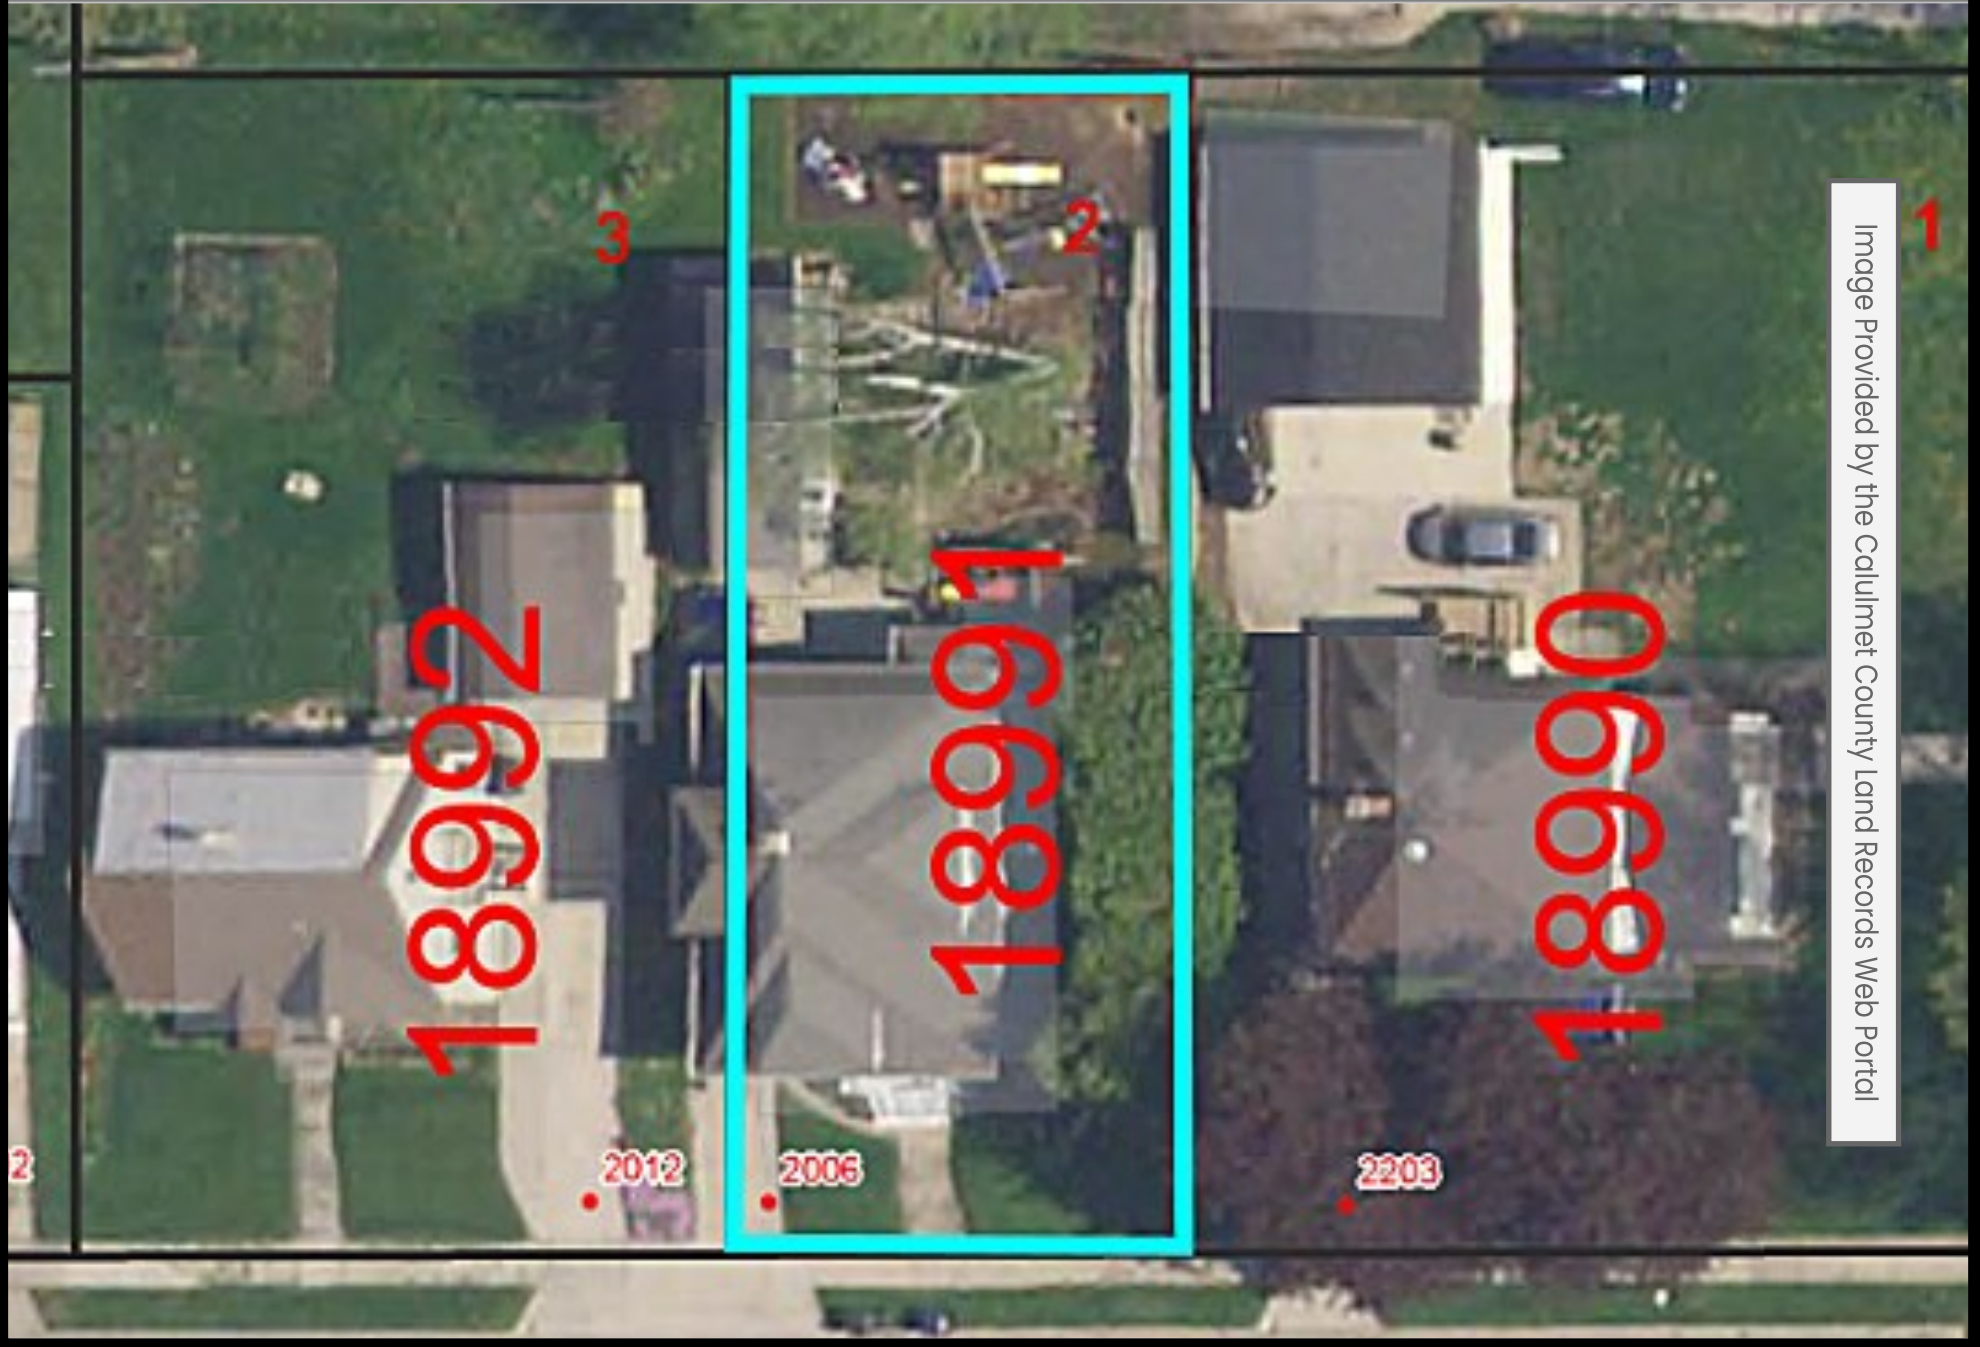

2006 PARK AVENUE | NEW HOLSTEIN

18992

18991

06681

3

2

1

2012

2006

2003

2

Image Provided by the Calumet County Land Records Web Portal