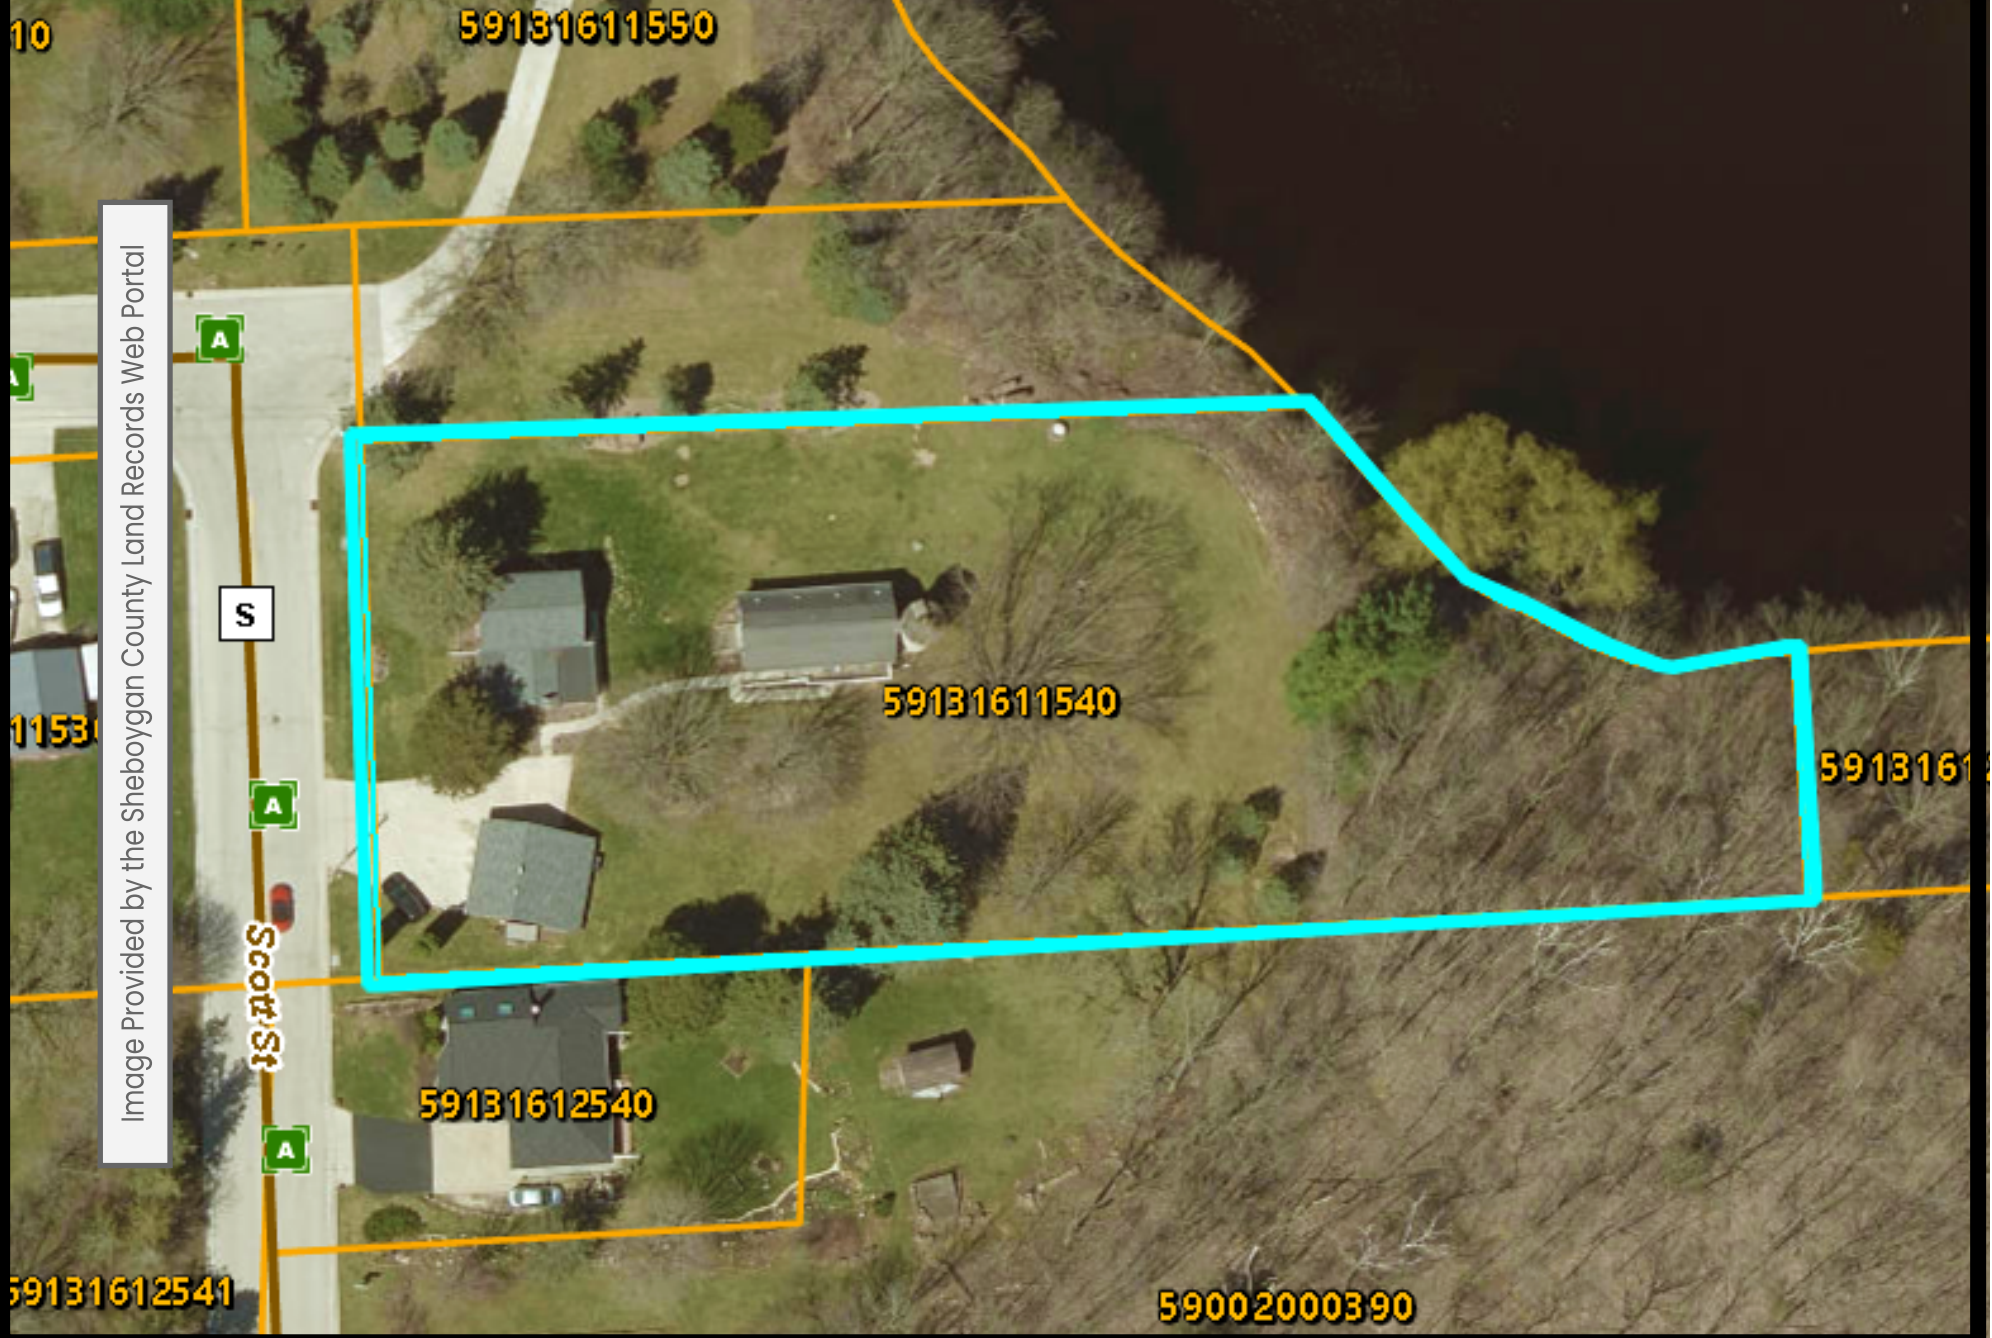

# 203 SCOTT STREET | GLENBEULAH

Image Provided by the Sheboygan County Land Records Web Portal

10

59131611550

11531

59131611540

5913161

59131612540

59131612541

59002000390

S

A

Scott St

A

A