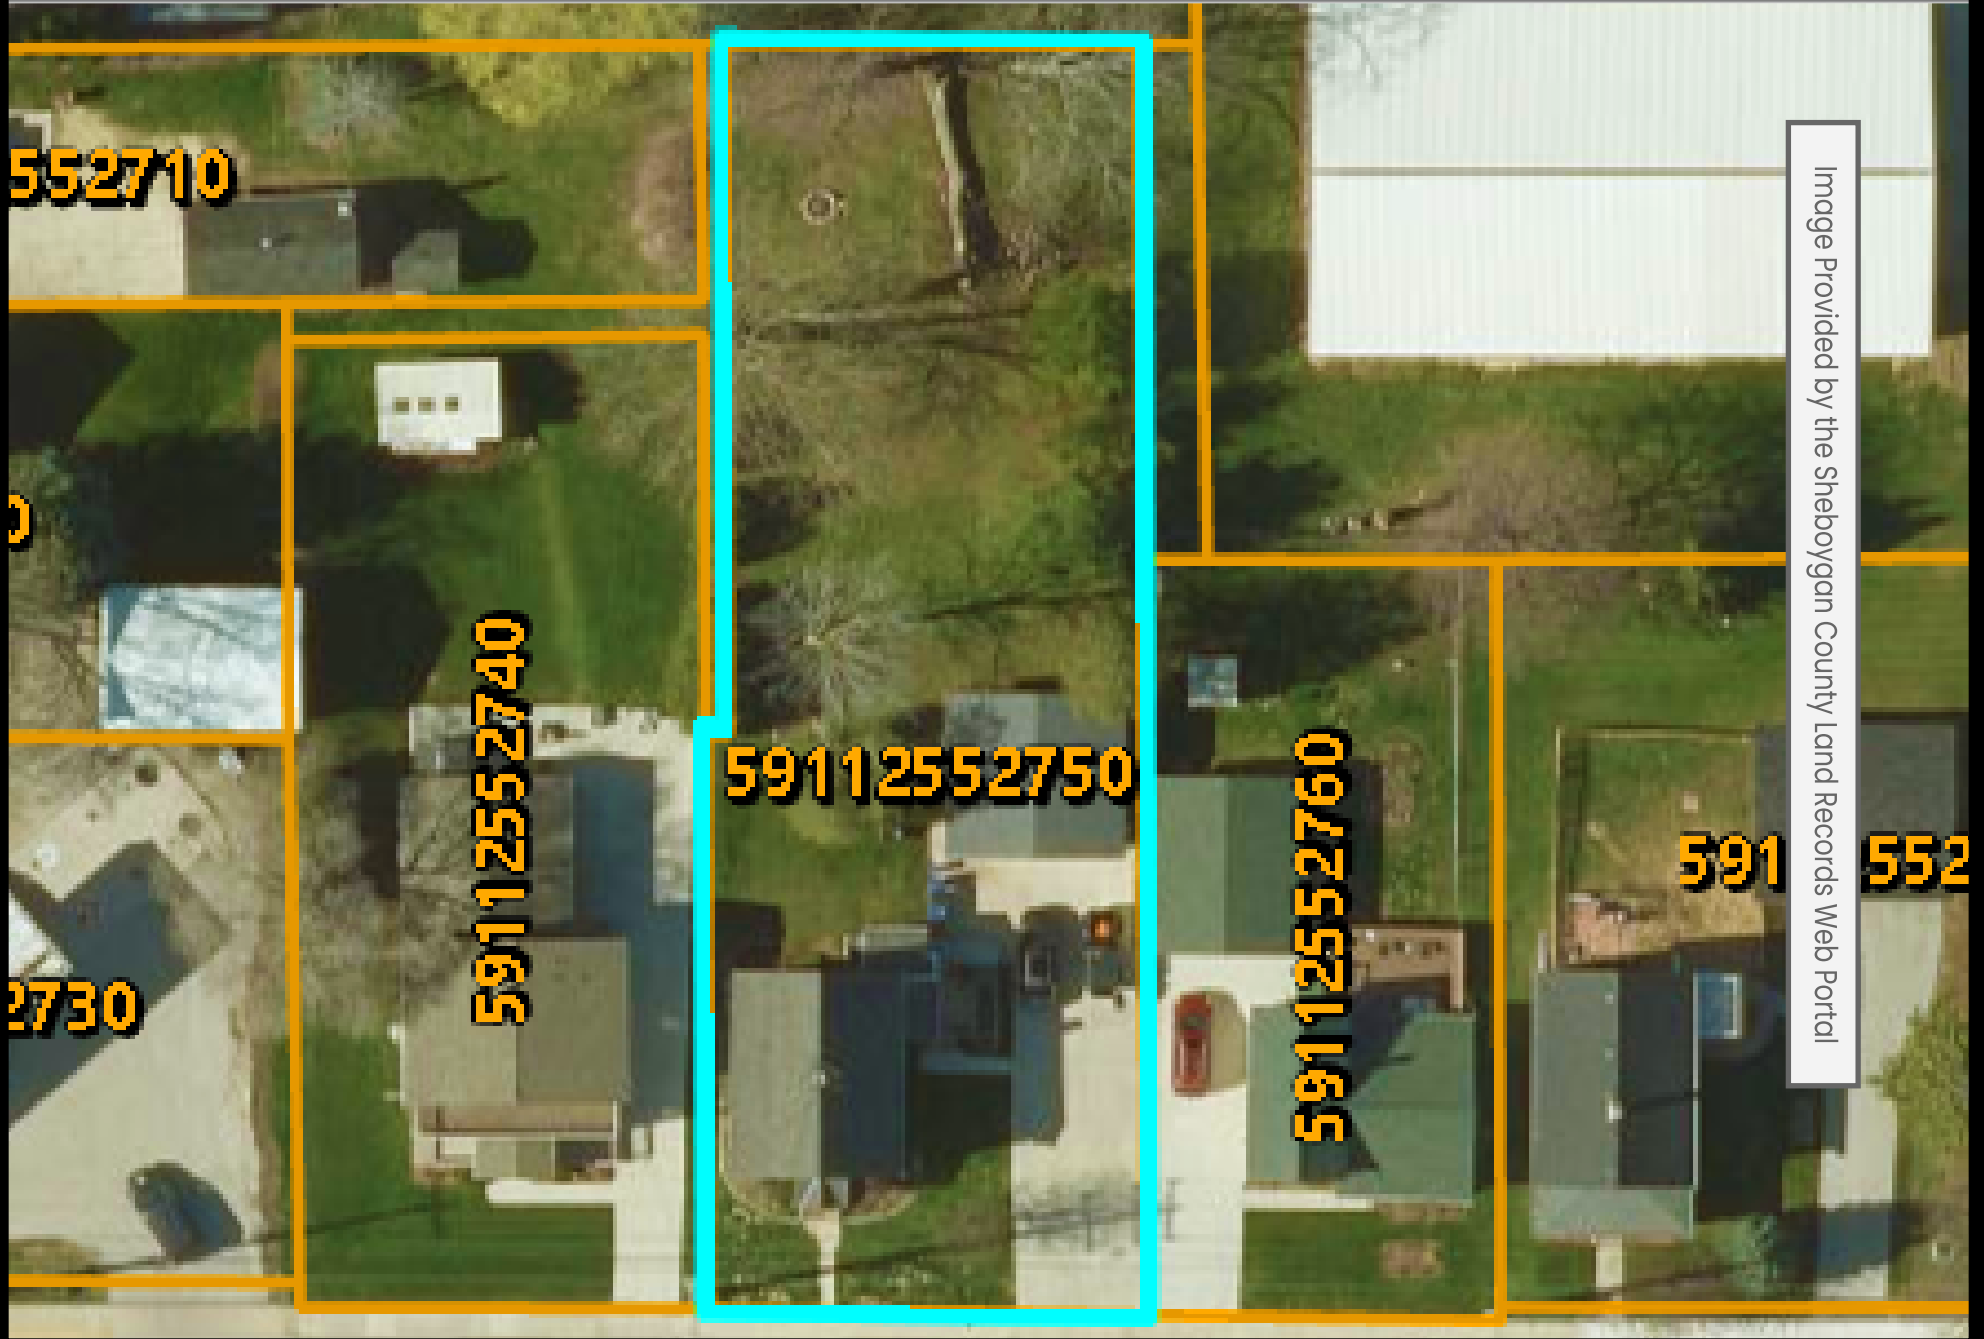

22 & 24 E UNION AVENUE | CEDAR GROVE

552710

0

59112552740

59112552750

2730

59112552760

591

552

Image Provided by the Sheboygan County Land Records Web Portal