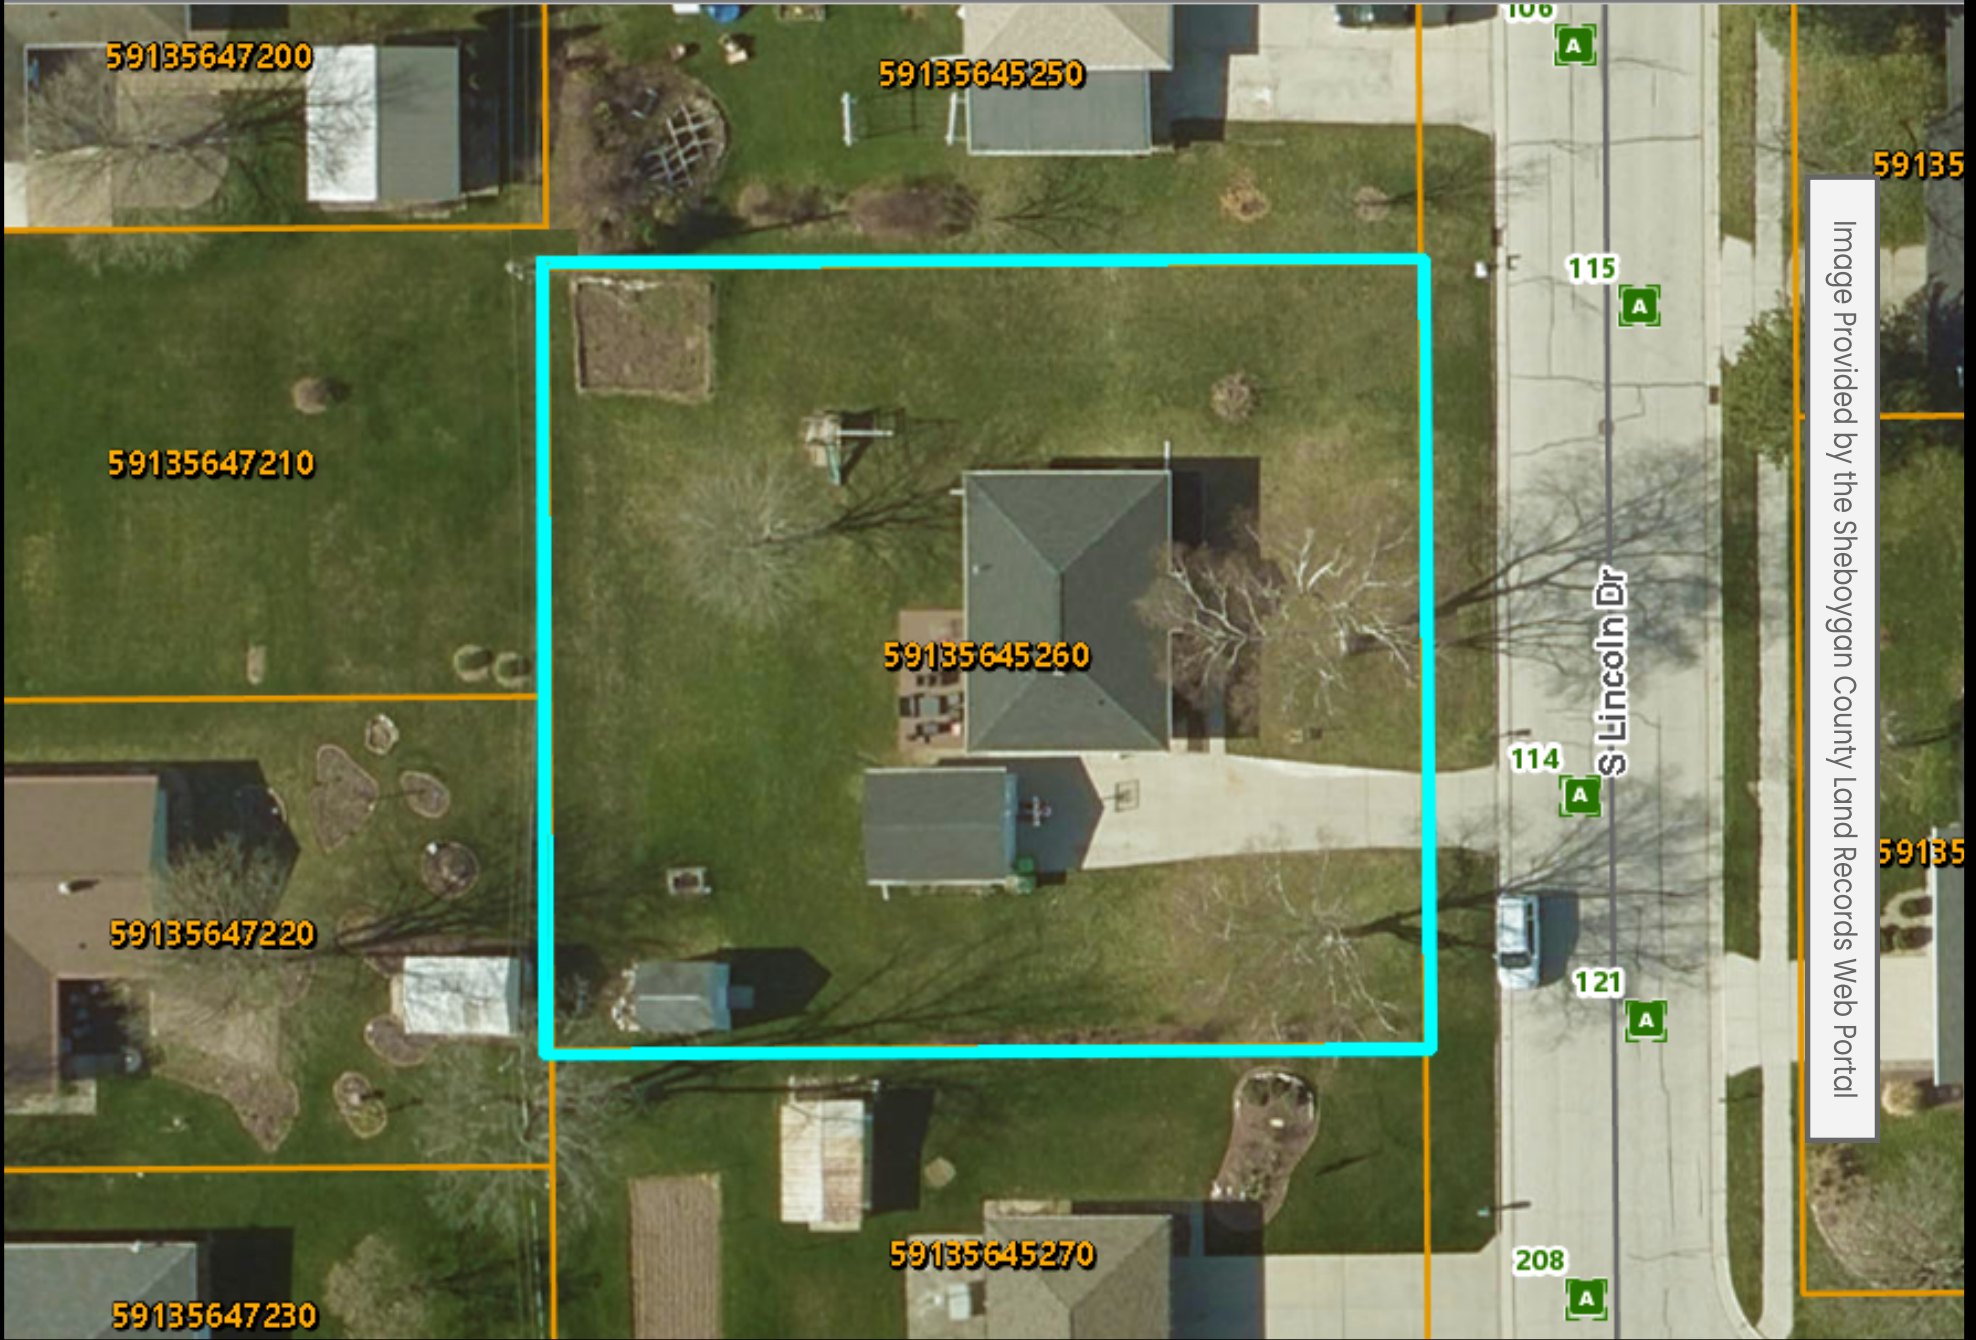

114 S LINCOLN DRIVE | HOWARDS GROVE

Image Provided by the Sheboygan County Land Records Web Portal