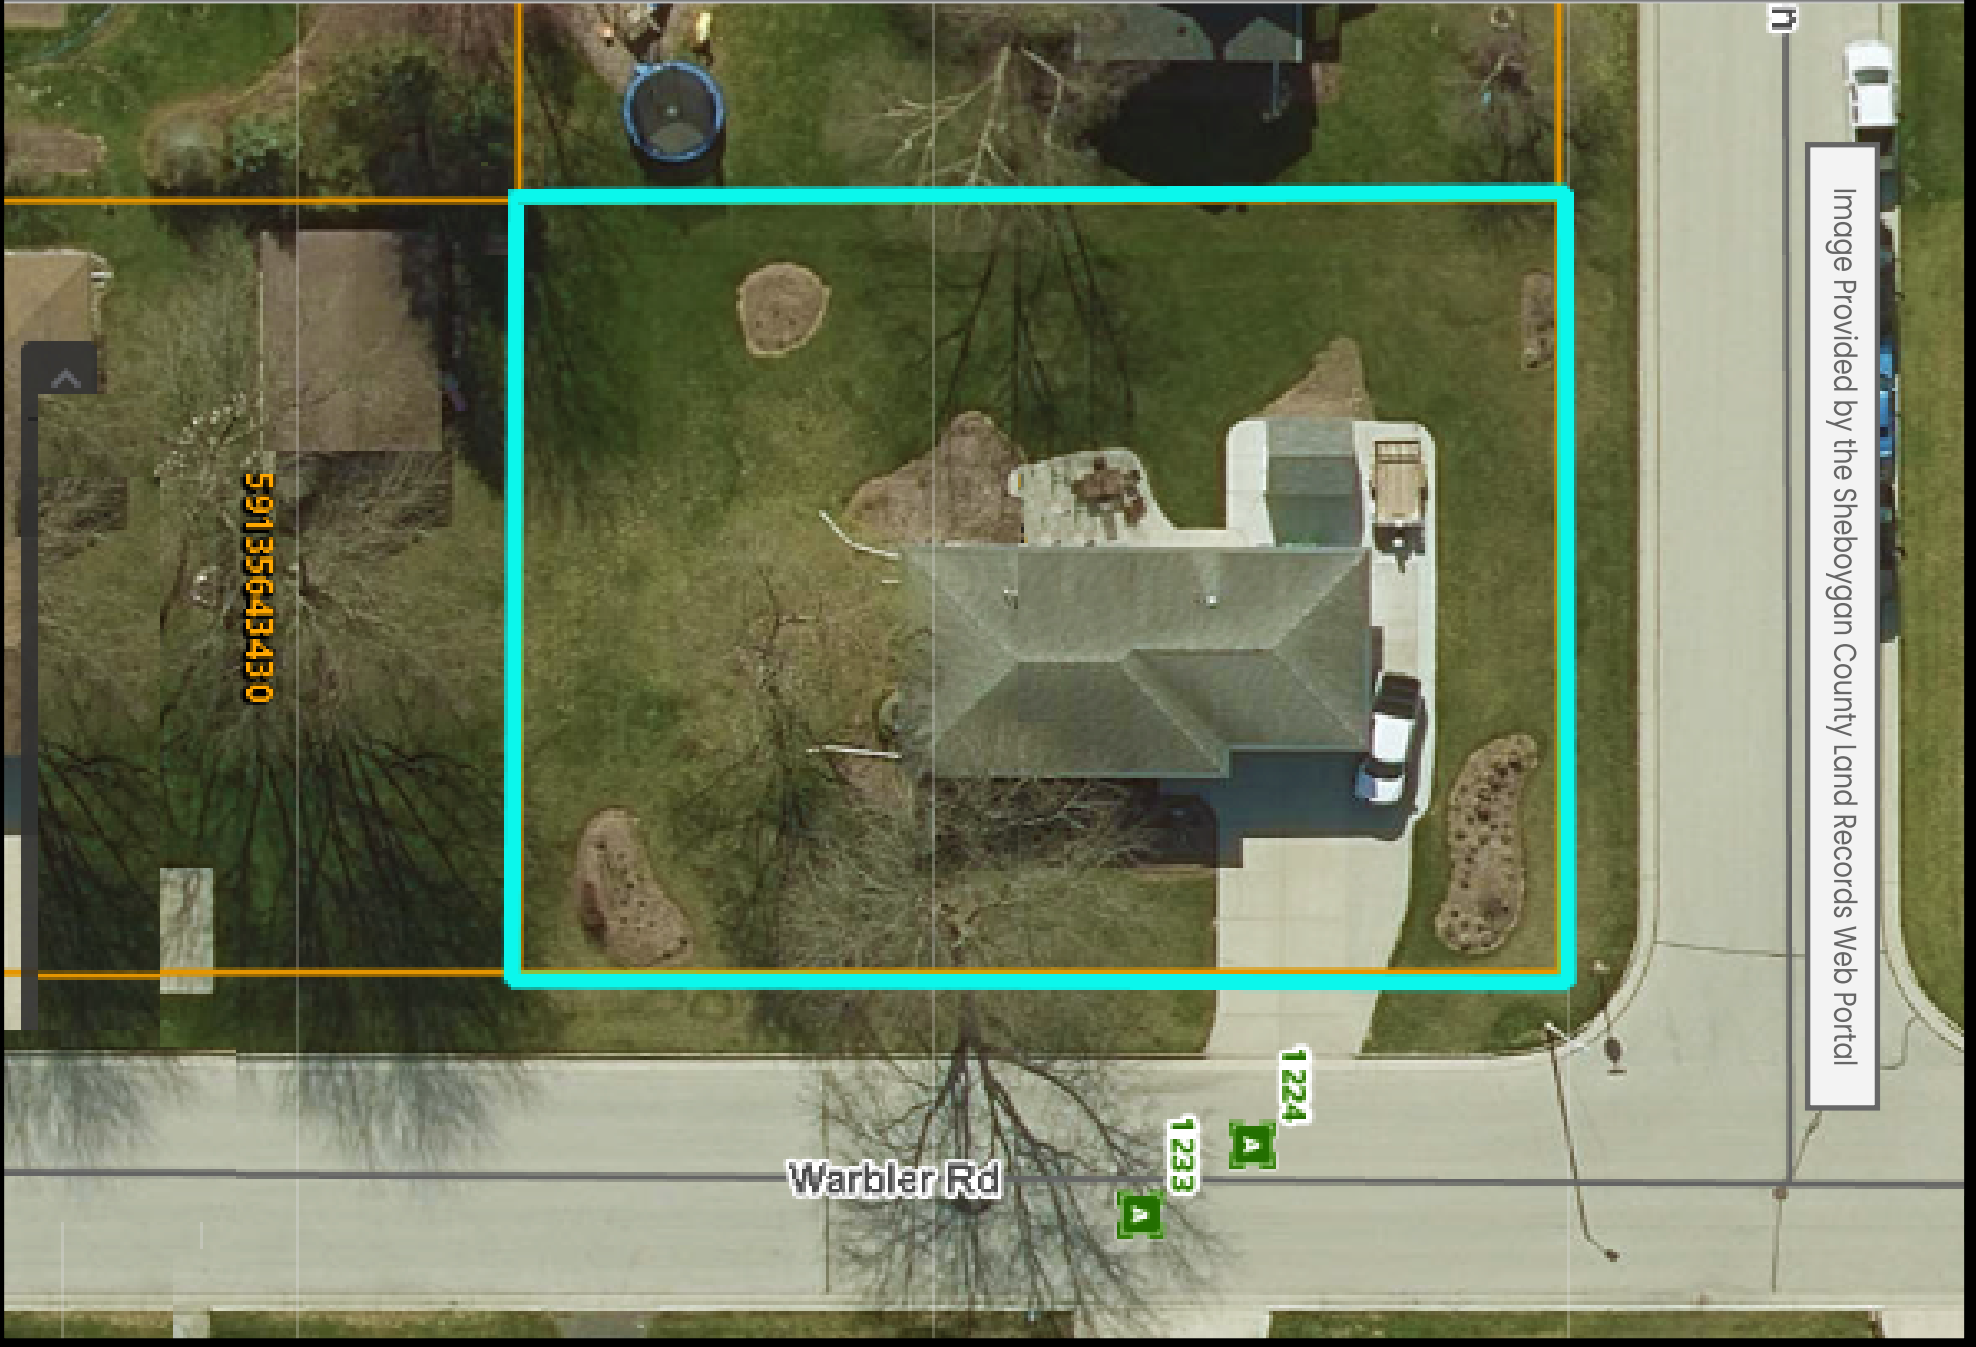

# 1224 WARBLER ROAD | HOWARDS GROVE

Image Provided by the Sheboygan County Land Records Web Portal

Warbler Rd

1233

1224

59135643430