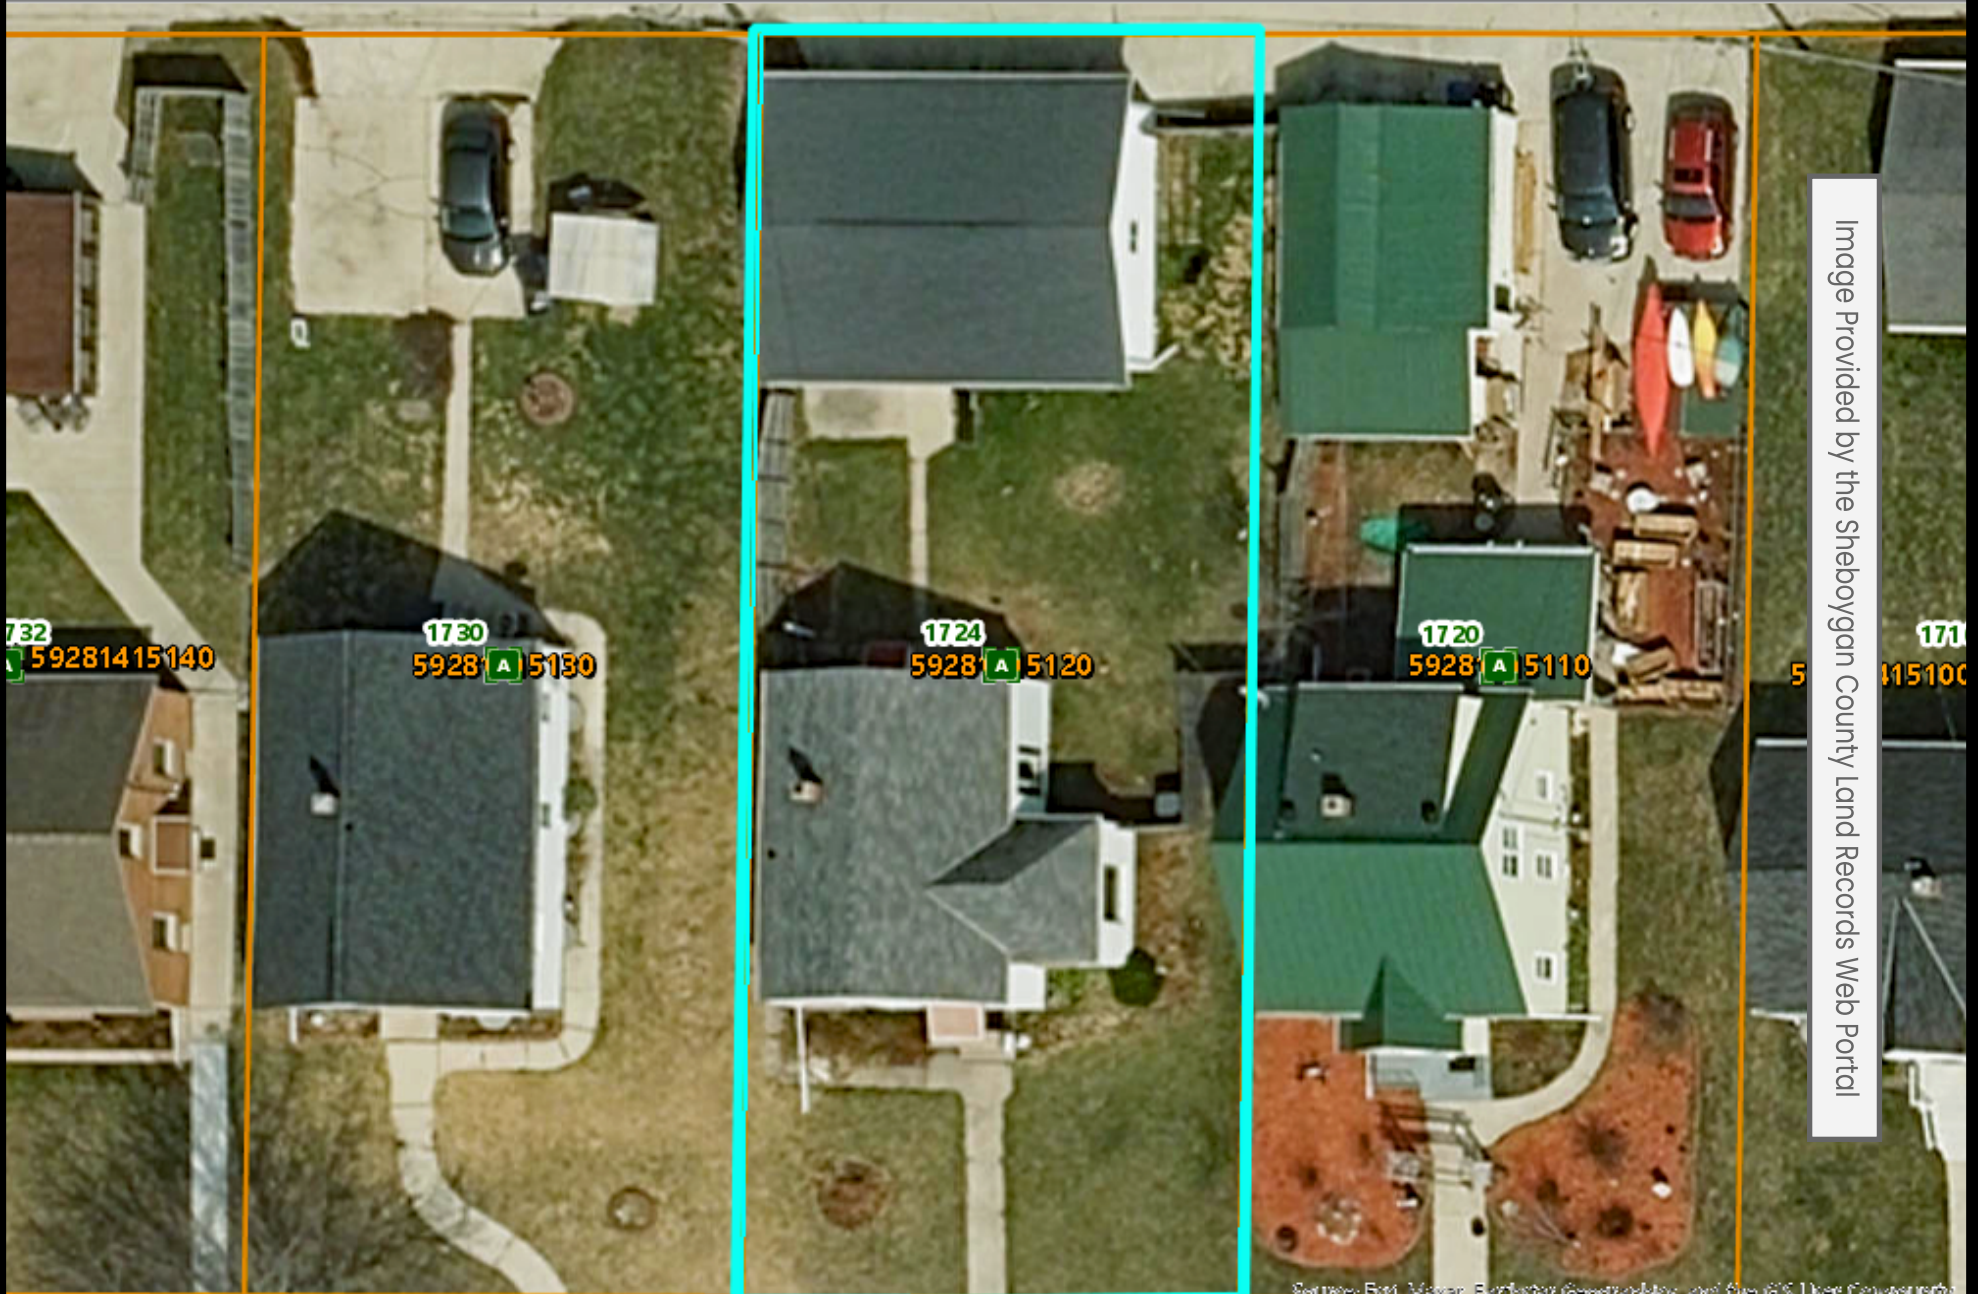

1724 ELM AVENUE | SHEBOYGAN

Image Provided by the Sheboygan County Land Records Web Portal

Source: Esri, Maxar, Earthstar Geographics, and the GIS User Community

This information is intended for advisory purposes only. This information has been obtained from sources believed to be reliable based on plans, surveys, and deeds.