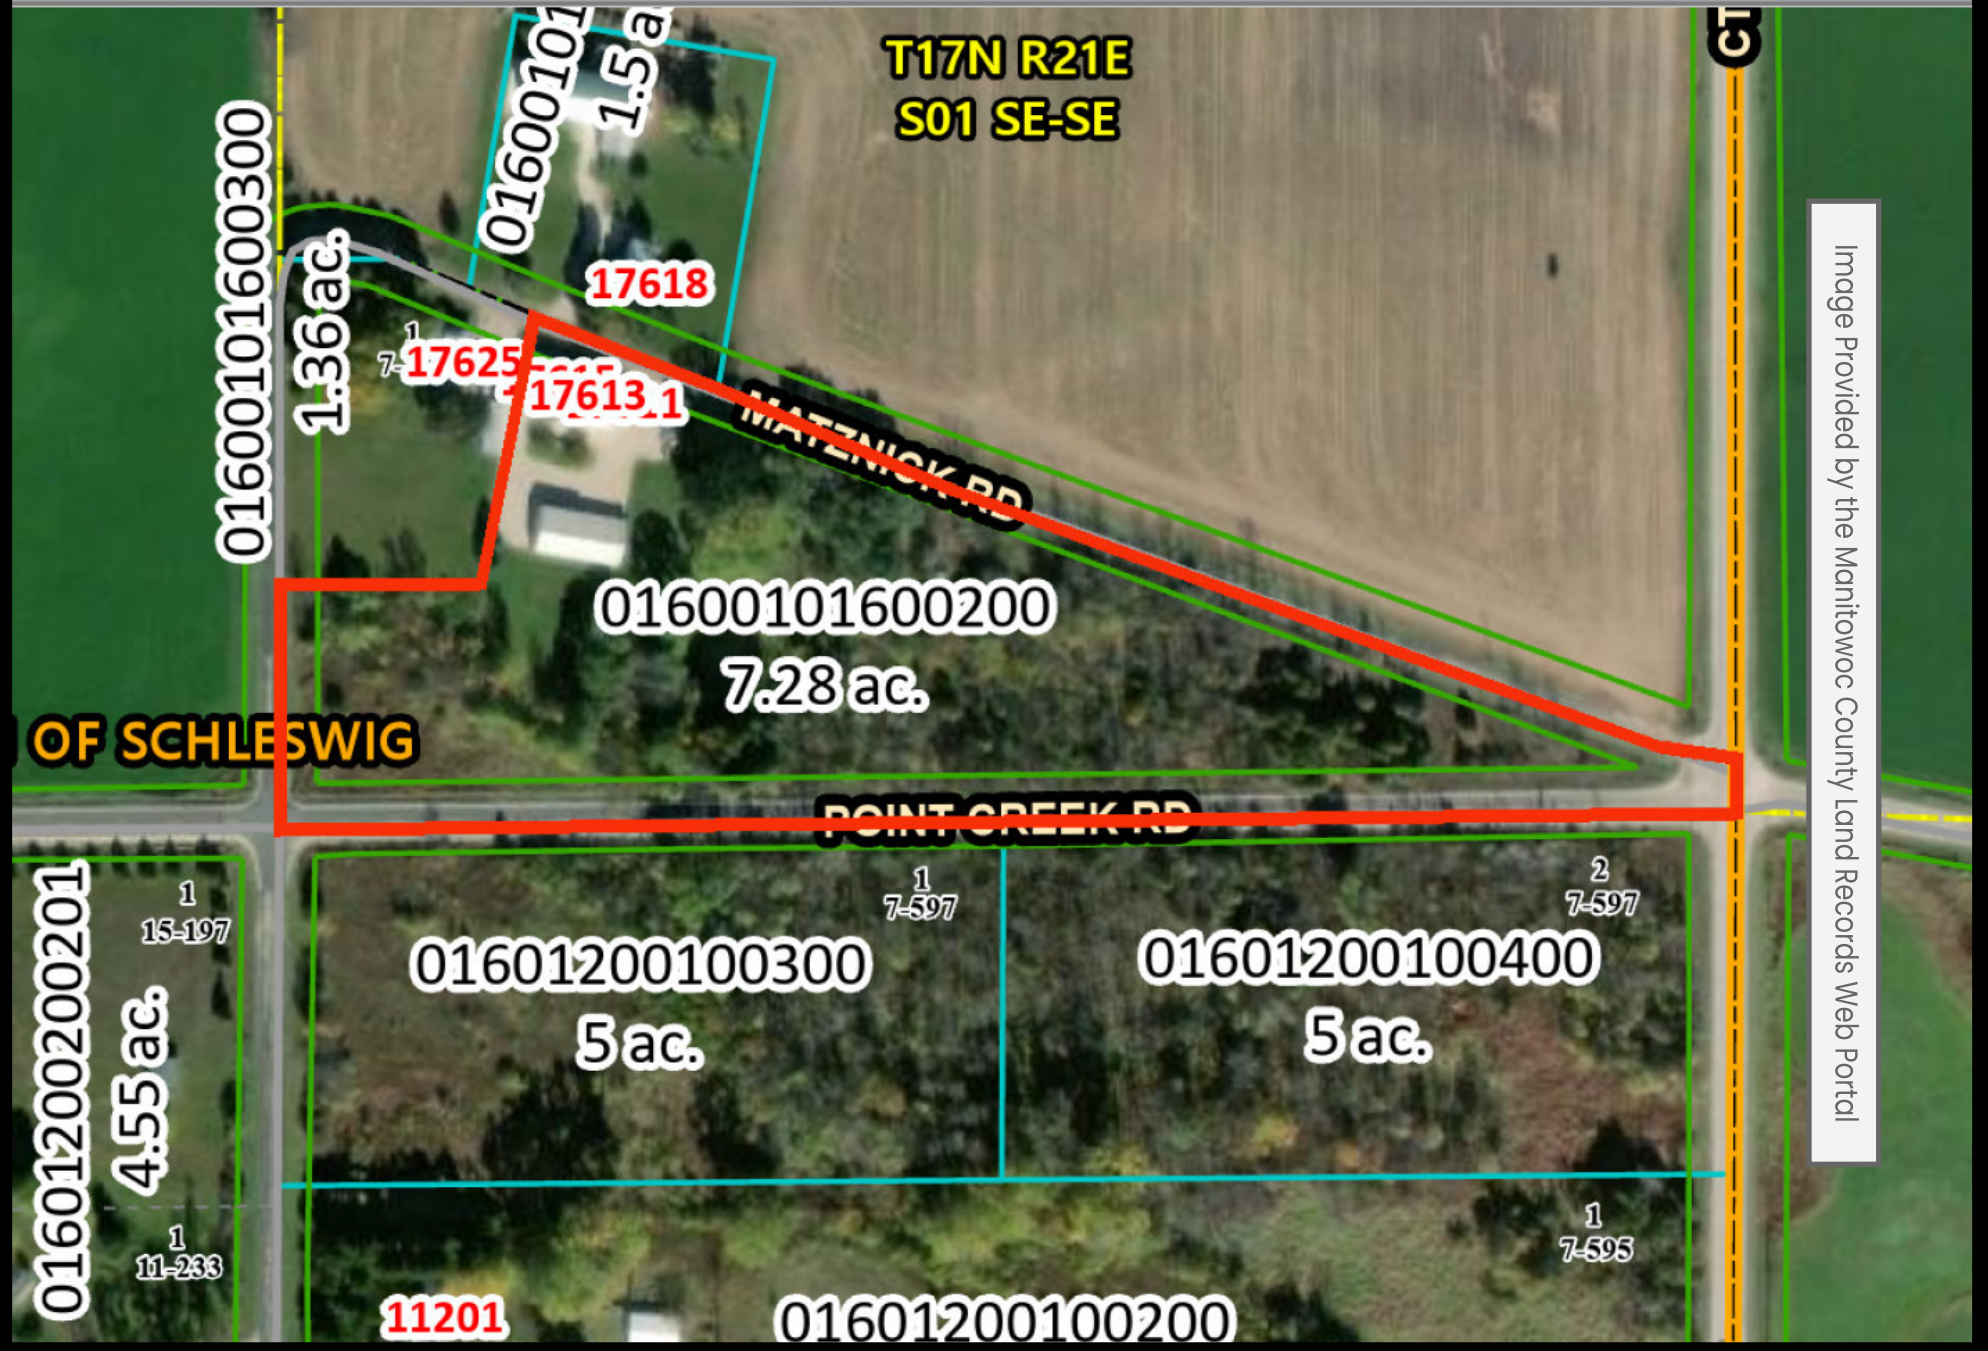

# 17611 MATZNICK ROAD | KIEL

Image Provided by the Manitowoc County Land Records Web Portal