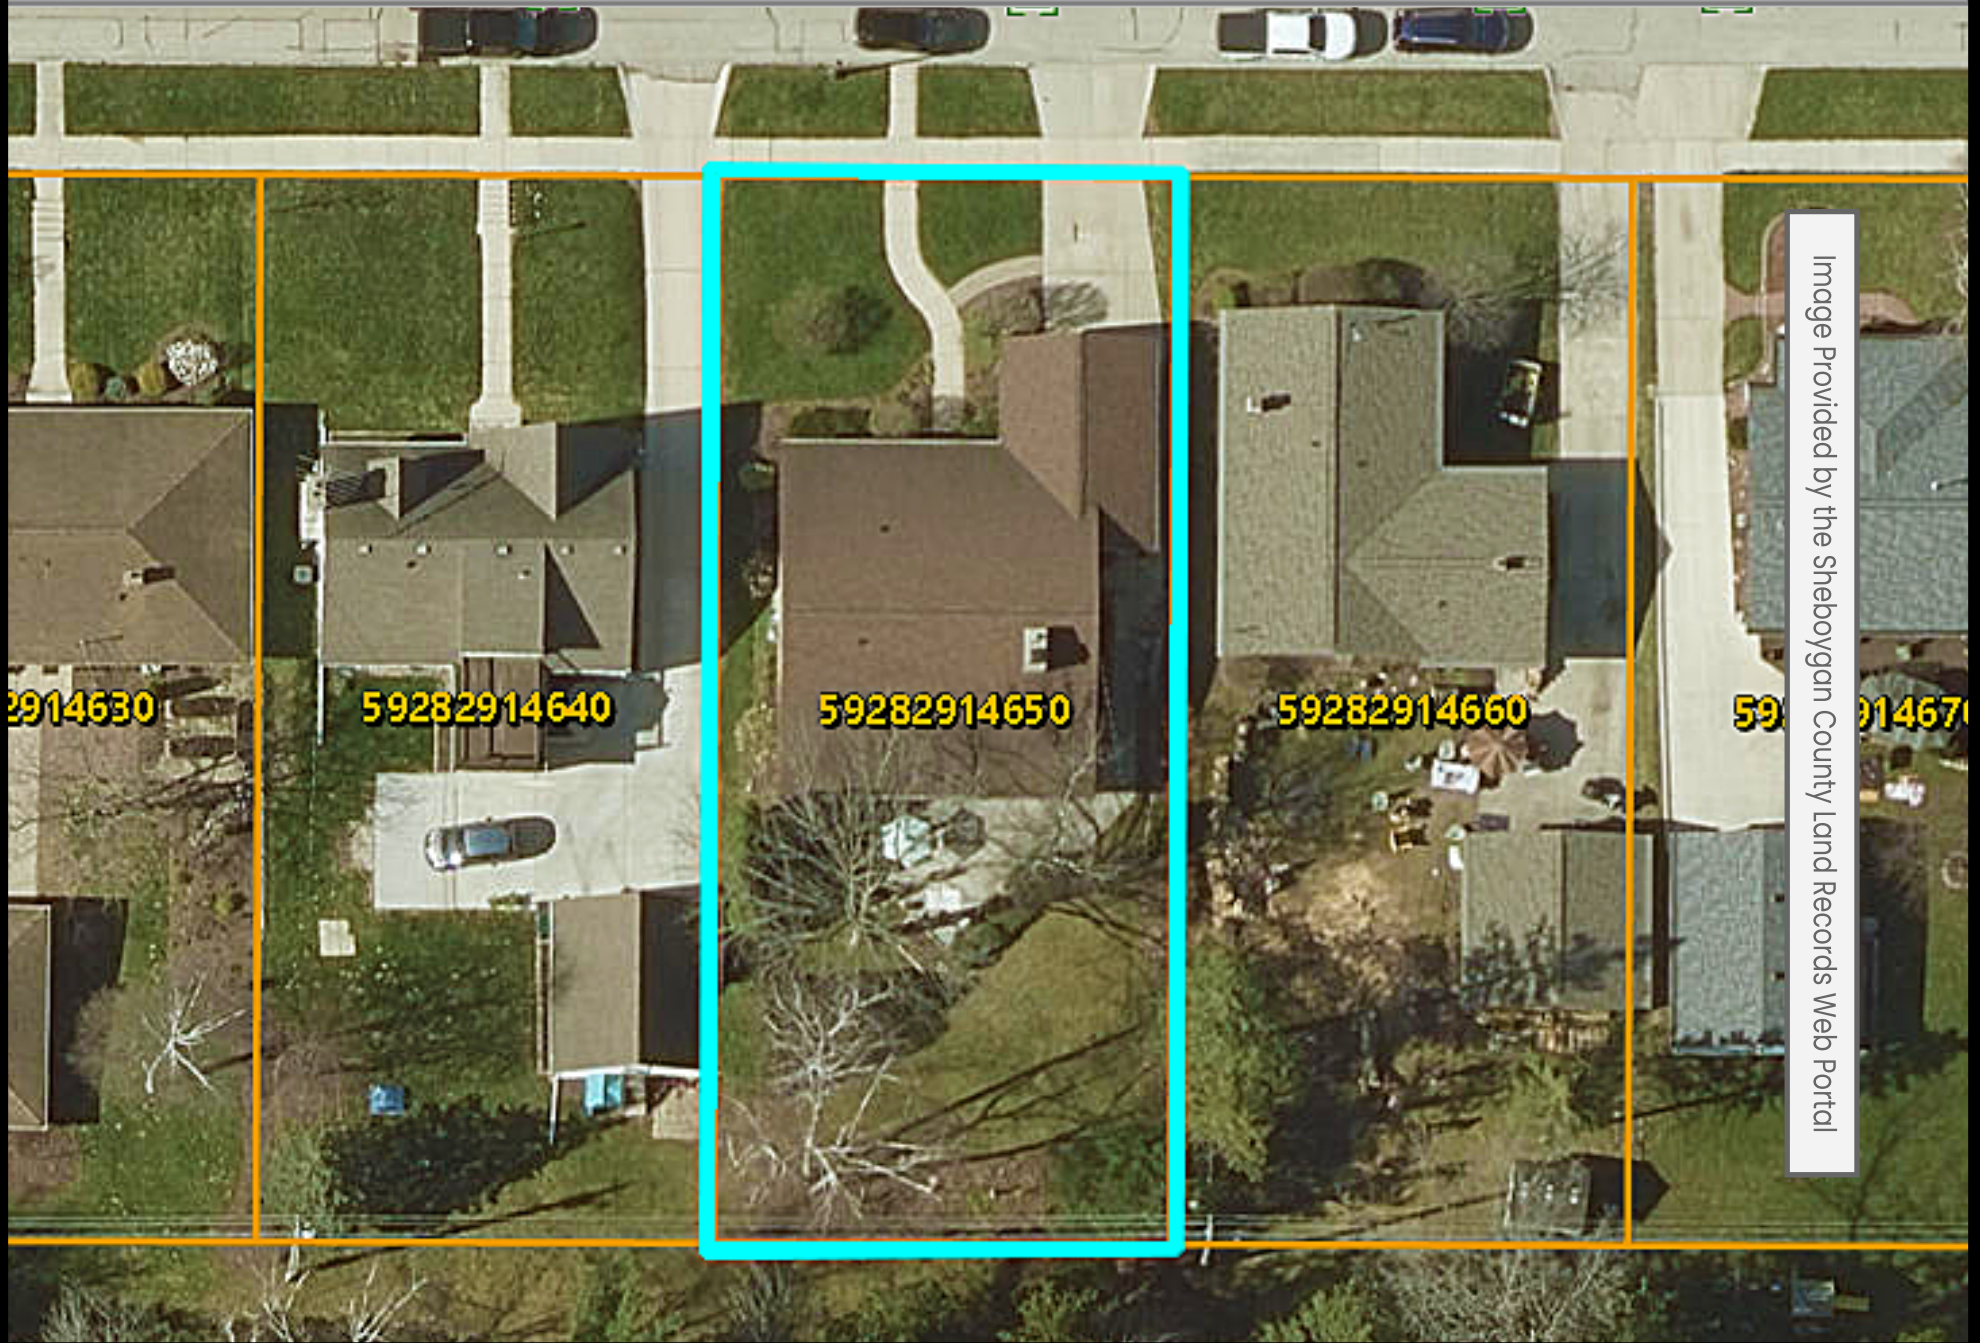

217 PARK STREET | SHEBOYGAN FALLS

Image Provided by the Sheboygan County Land Records Web Portal