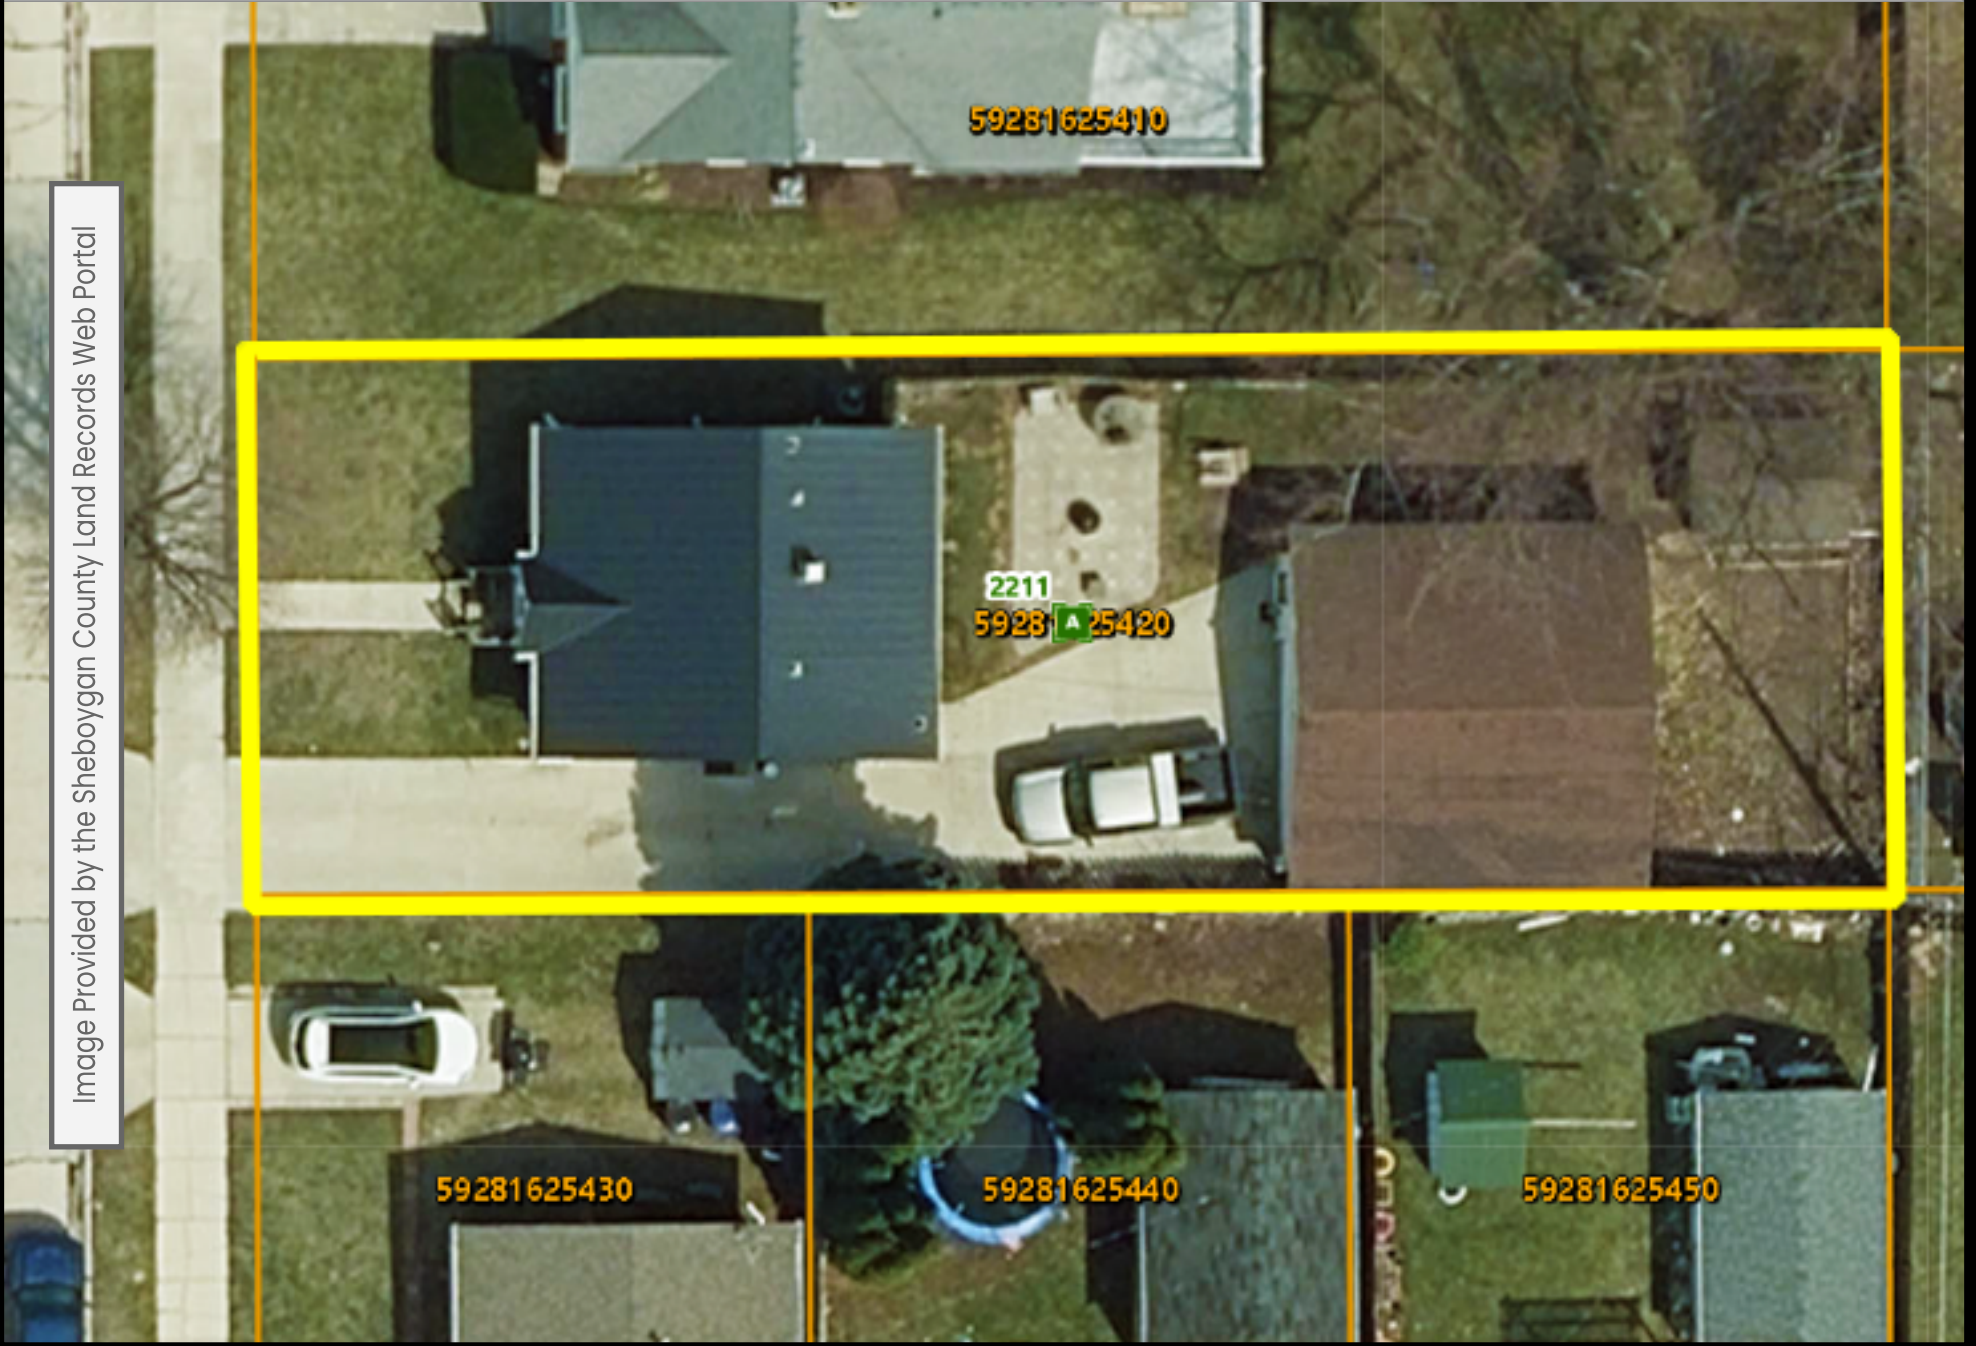

2211 N 23RD STREET | SHEBOYGAN

Image Provided by the Sheboygan County Land Records Web Portal

59281625410

2211
5928 A 25420

59281625430

59281625440

59281625450