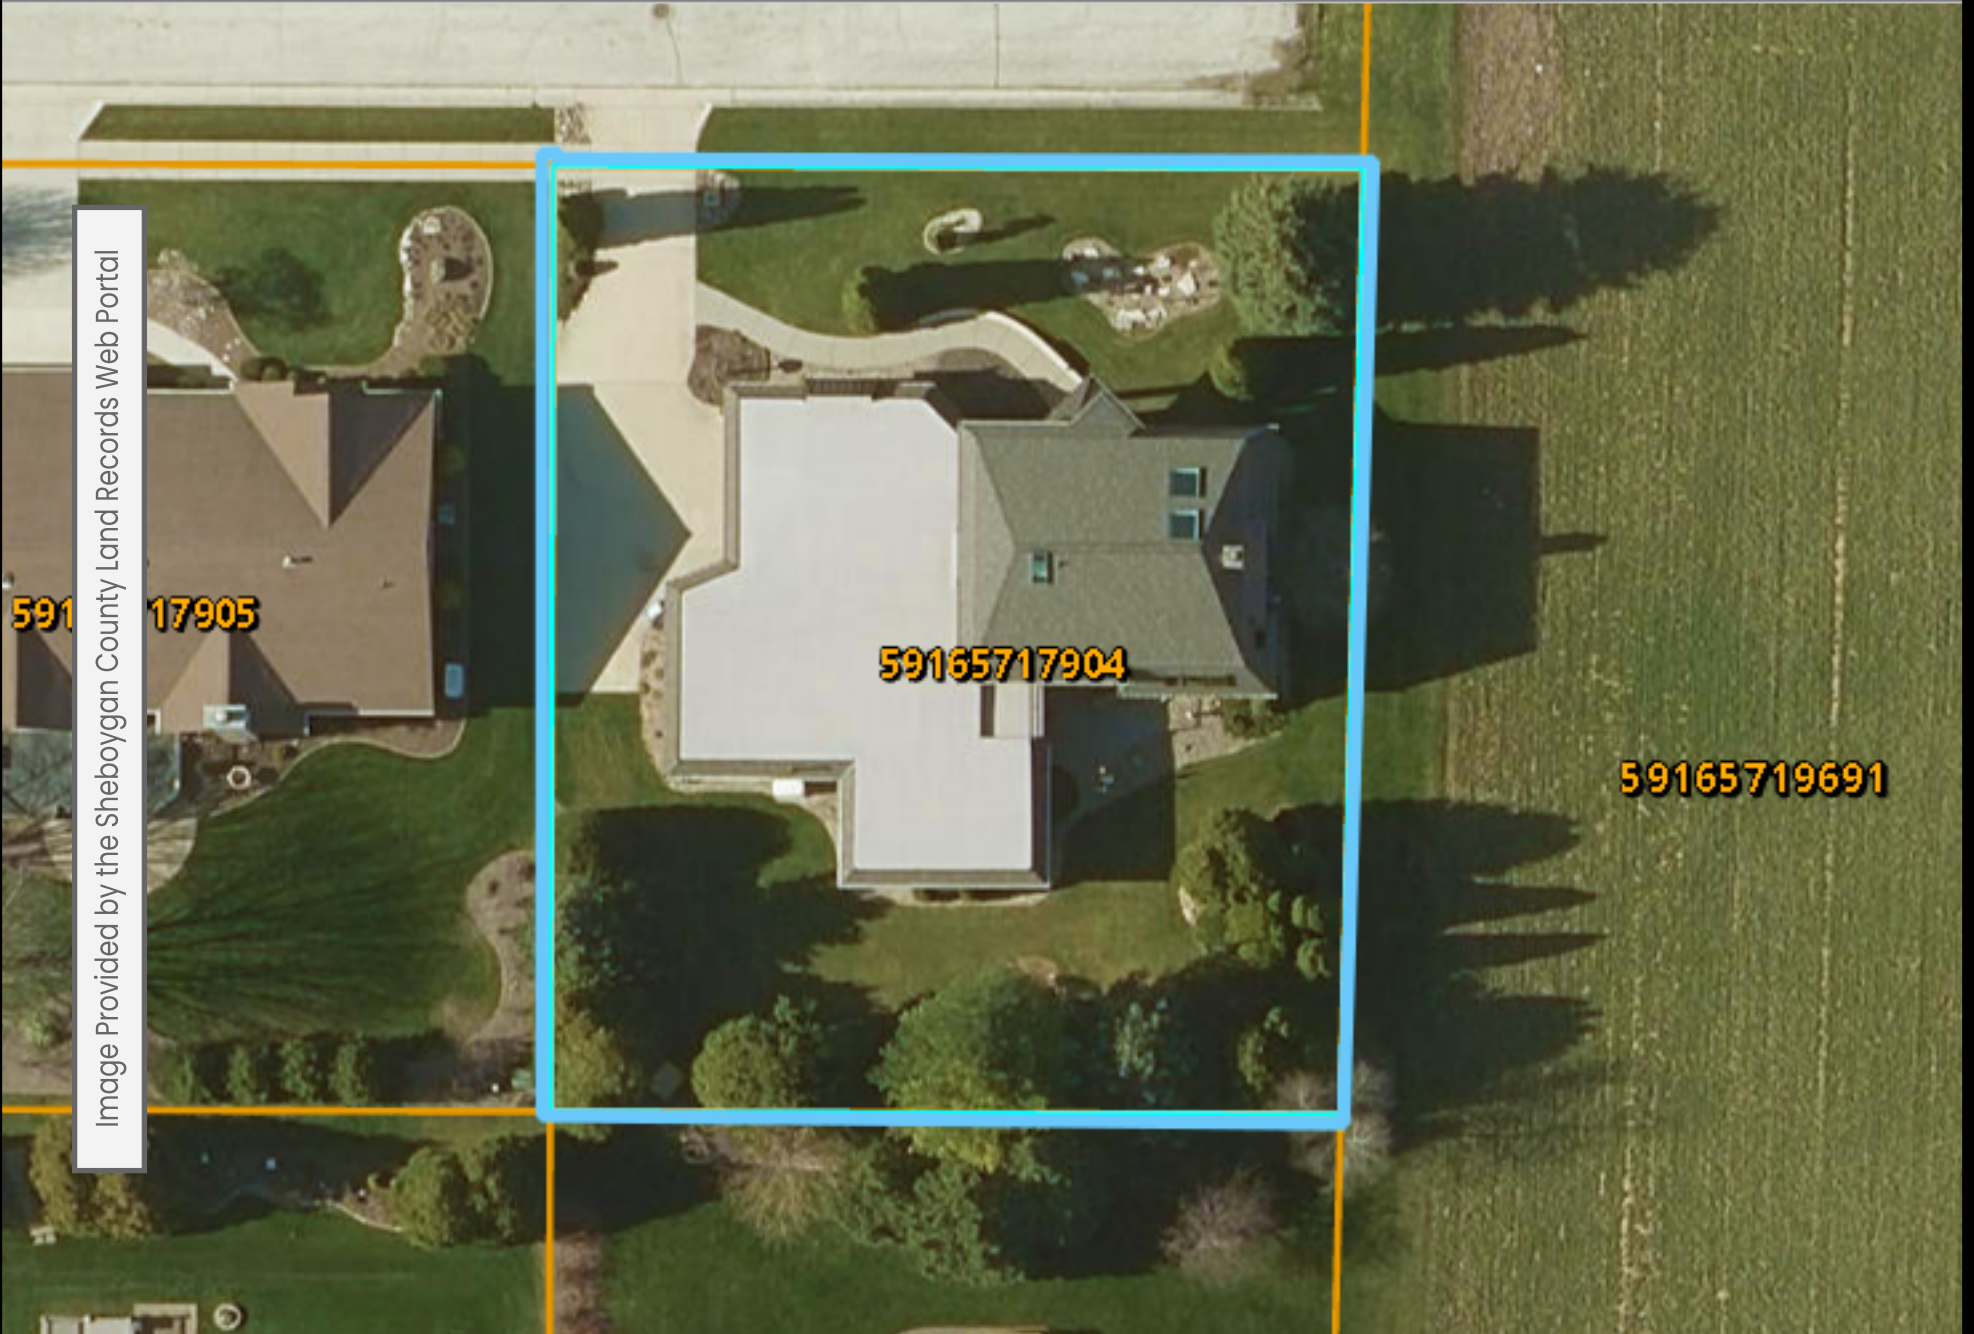

525 ONTARIO AVENUE | OOSTBURG

Image Provided by the Sheboygan County Land Records Web Portal

591 17905

59165717904

59165719691