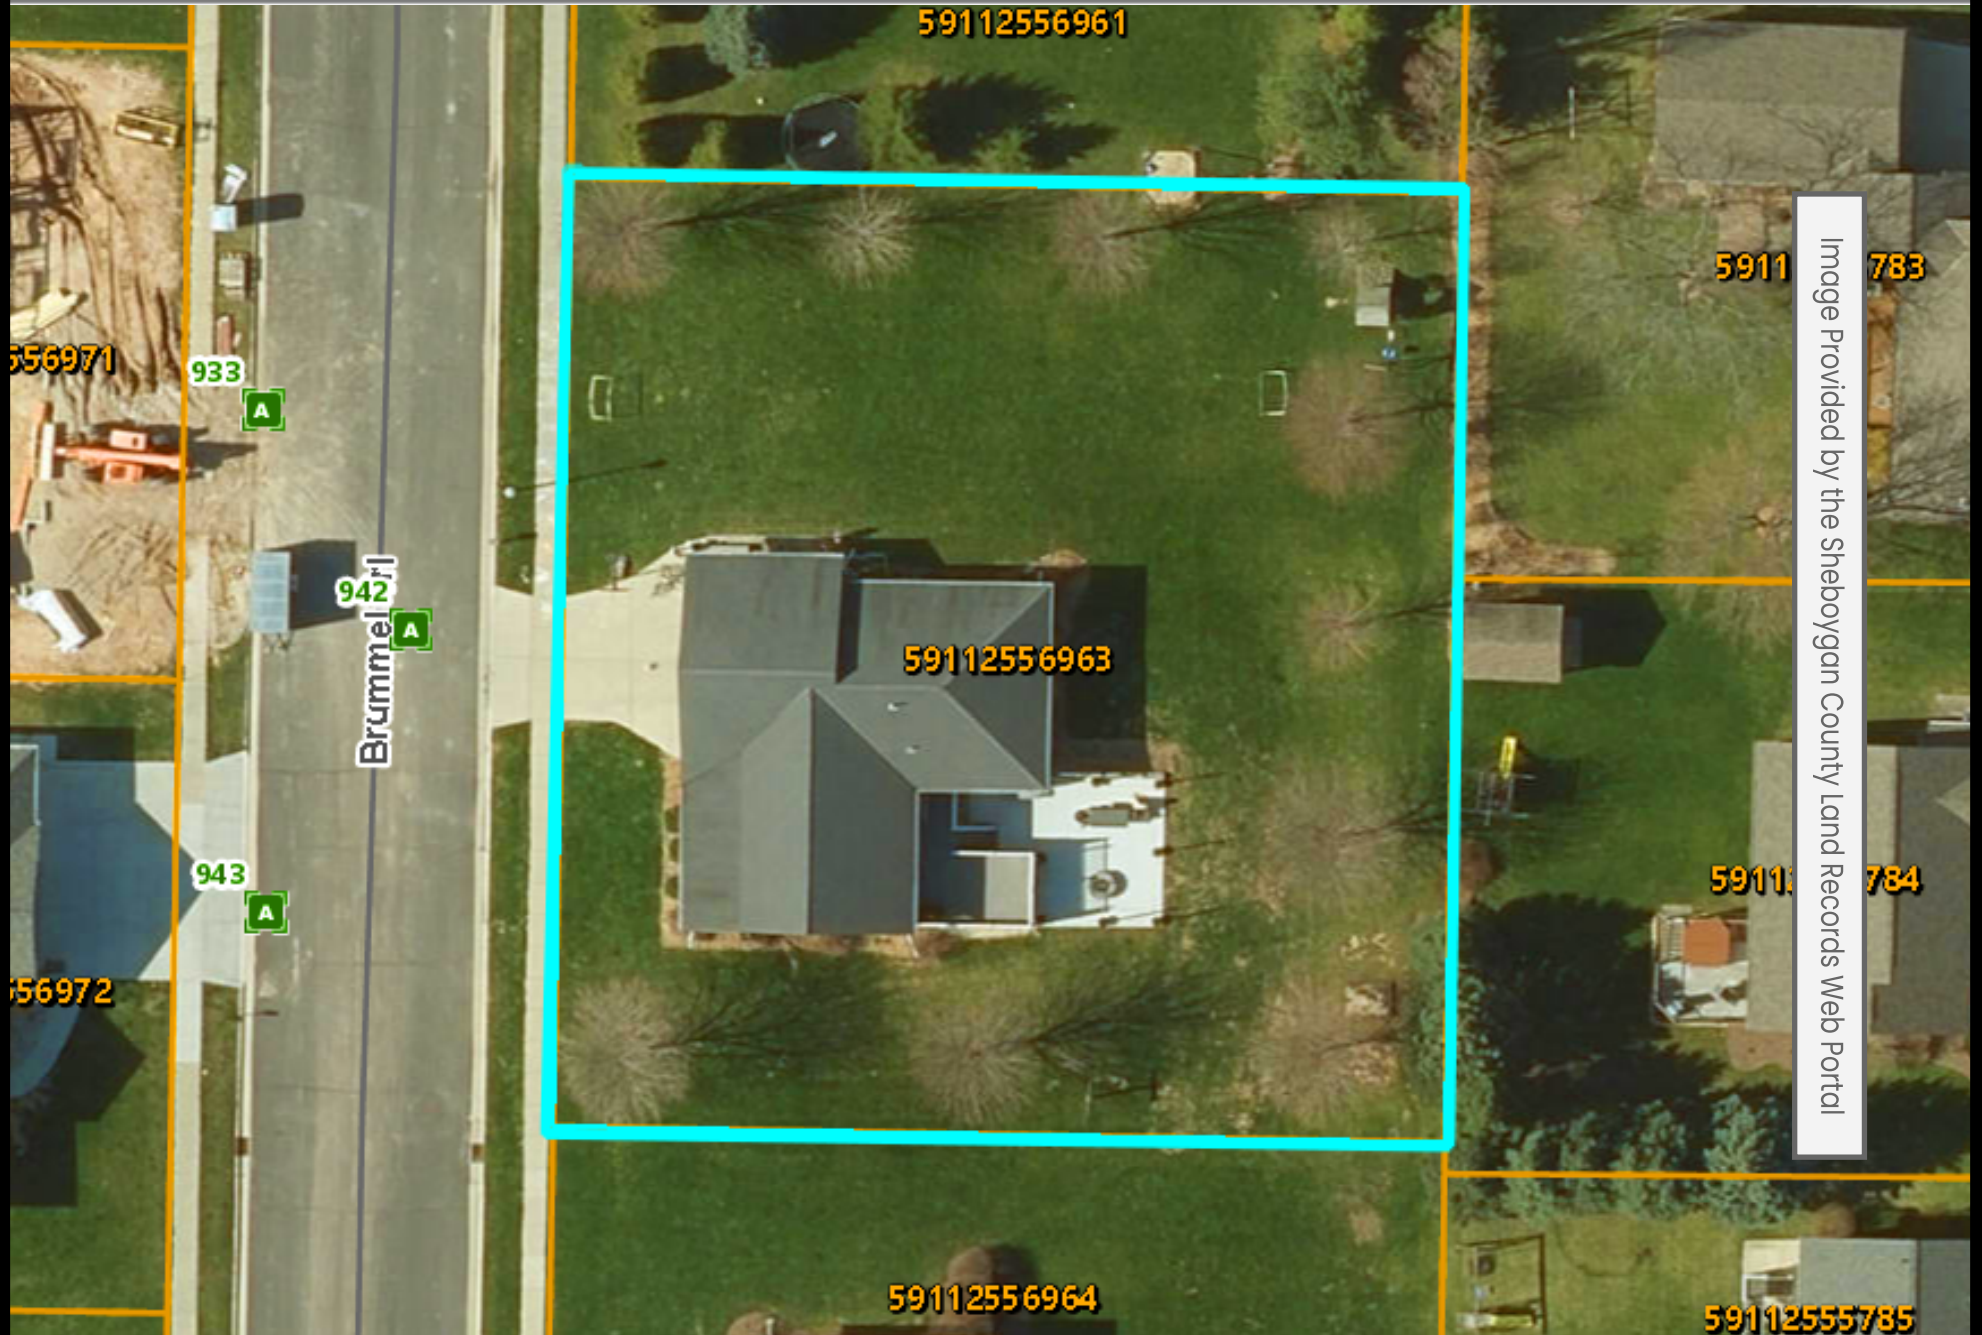

942 BRUMMEL TRAIL | CEDAR GROVE

Image Provided by the Sheboygan County Land Records Web Portal