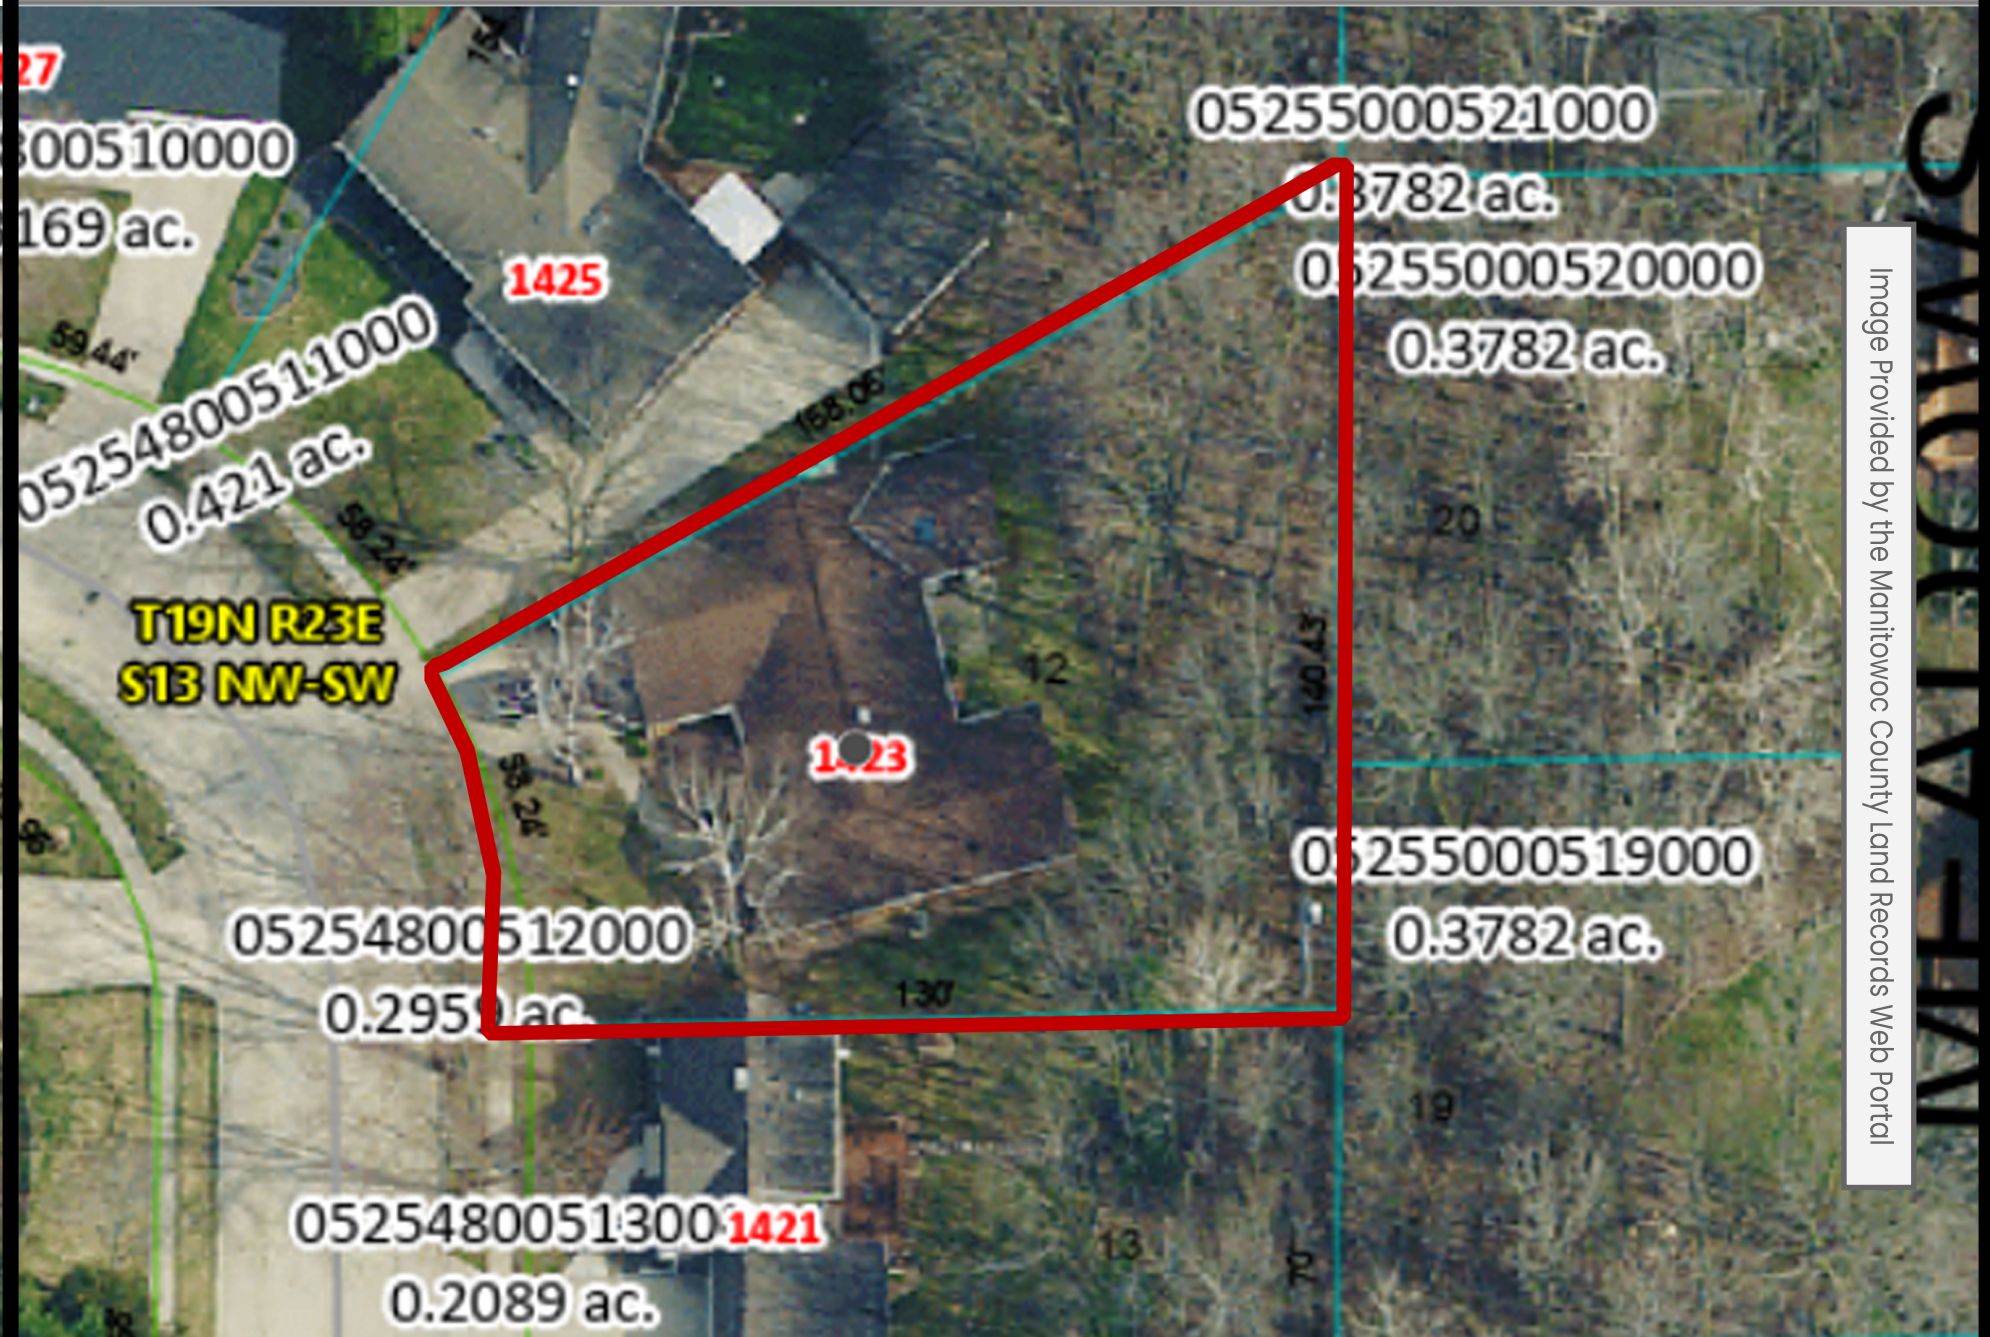

1423 LEE CIRCLE | MANITOWOC

Image Provided by the Manitowoc County Land Records Web Portal