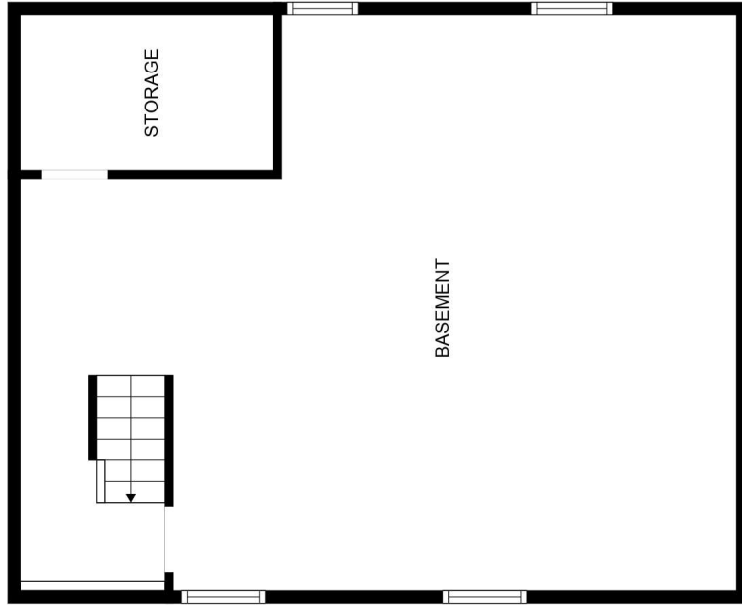

1619 Randolph Ave., New Holstein, WI 53061

Lower Level