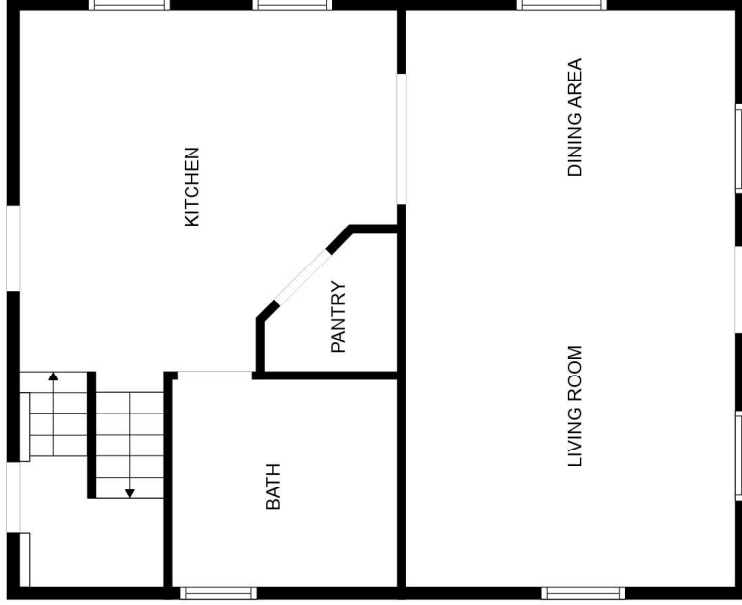

1619 Randolph Ave., New Holstein, WI 53061

Main Level