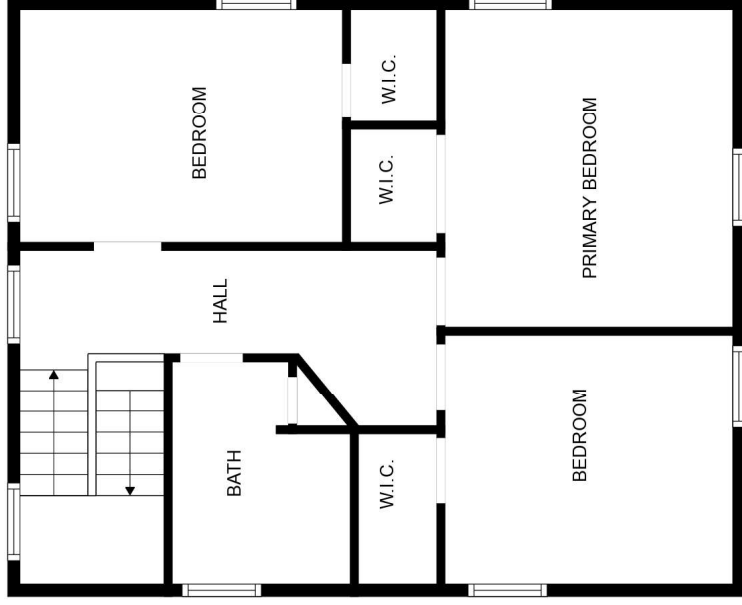

Upper Level