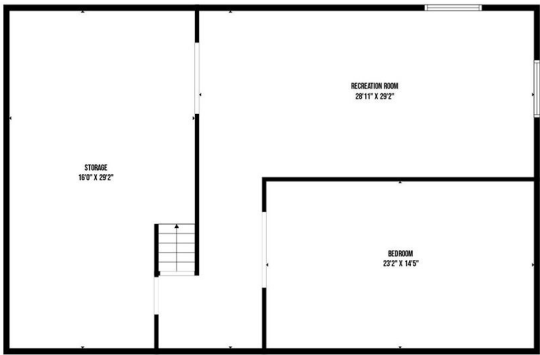

FLOOR 2

FLOOR 3

FLOOR 1

**TOTAL: 2921 sq. ft**  
 BELOW GROUND: 347 sq. ft, FLOOR 2: 1401 sq. ft, FLOOR 3: 1173 sq. ft  
 EXCLUDED AREAS: RECREATION ROOM: 531 sq. ft, STORAGE: 445 sq. ft, GARAGE: 553 sq. ft,  
 DECK: 1270 sq. ft, SHED: 99 sq. ft, FIREPLACE: 26 sq. ft