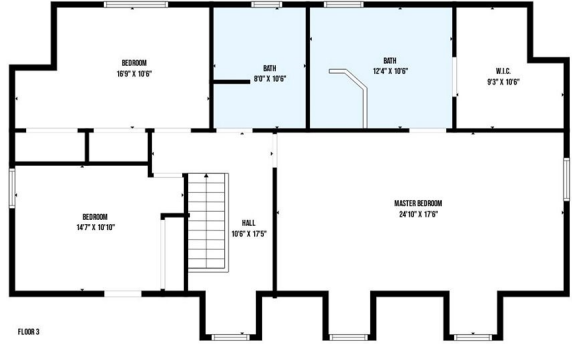

FLOOR 2

FLOOR 3

FLOOR 1

**TOTAL: 2921 sq. ft**  
 BELOW GROUND: 347 sq. ft, FLOOR 2: 1401 sq. ft, FLOOR 3: 1173 sq. ft  
 EXCLUDED AREAS: RECREATION ROOM: 531 sq. ft, STORAGE: 445 sq. ft, GARAGE: 553 sq. ft,  
 DECK: 1270 sq. ft, SHED: 99 sq. ft, FIREPLACE: 26 sq. ft