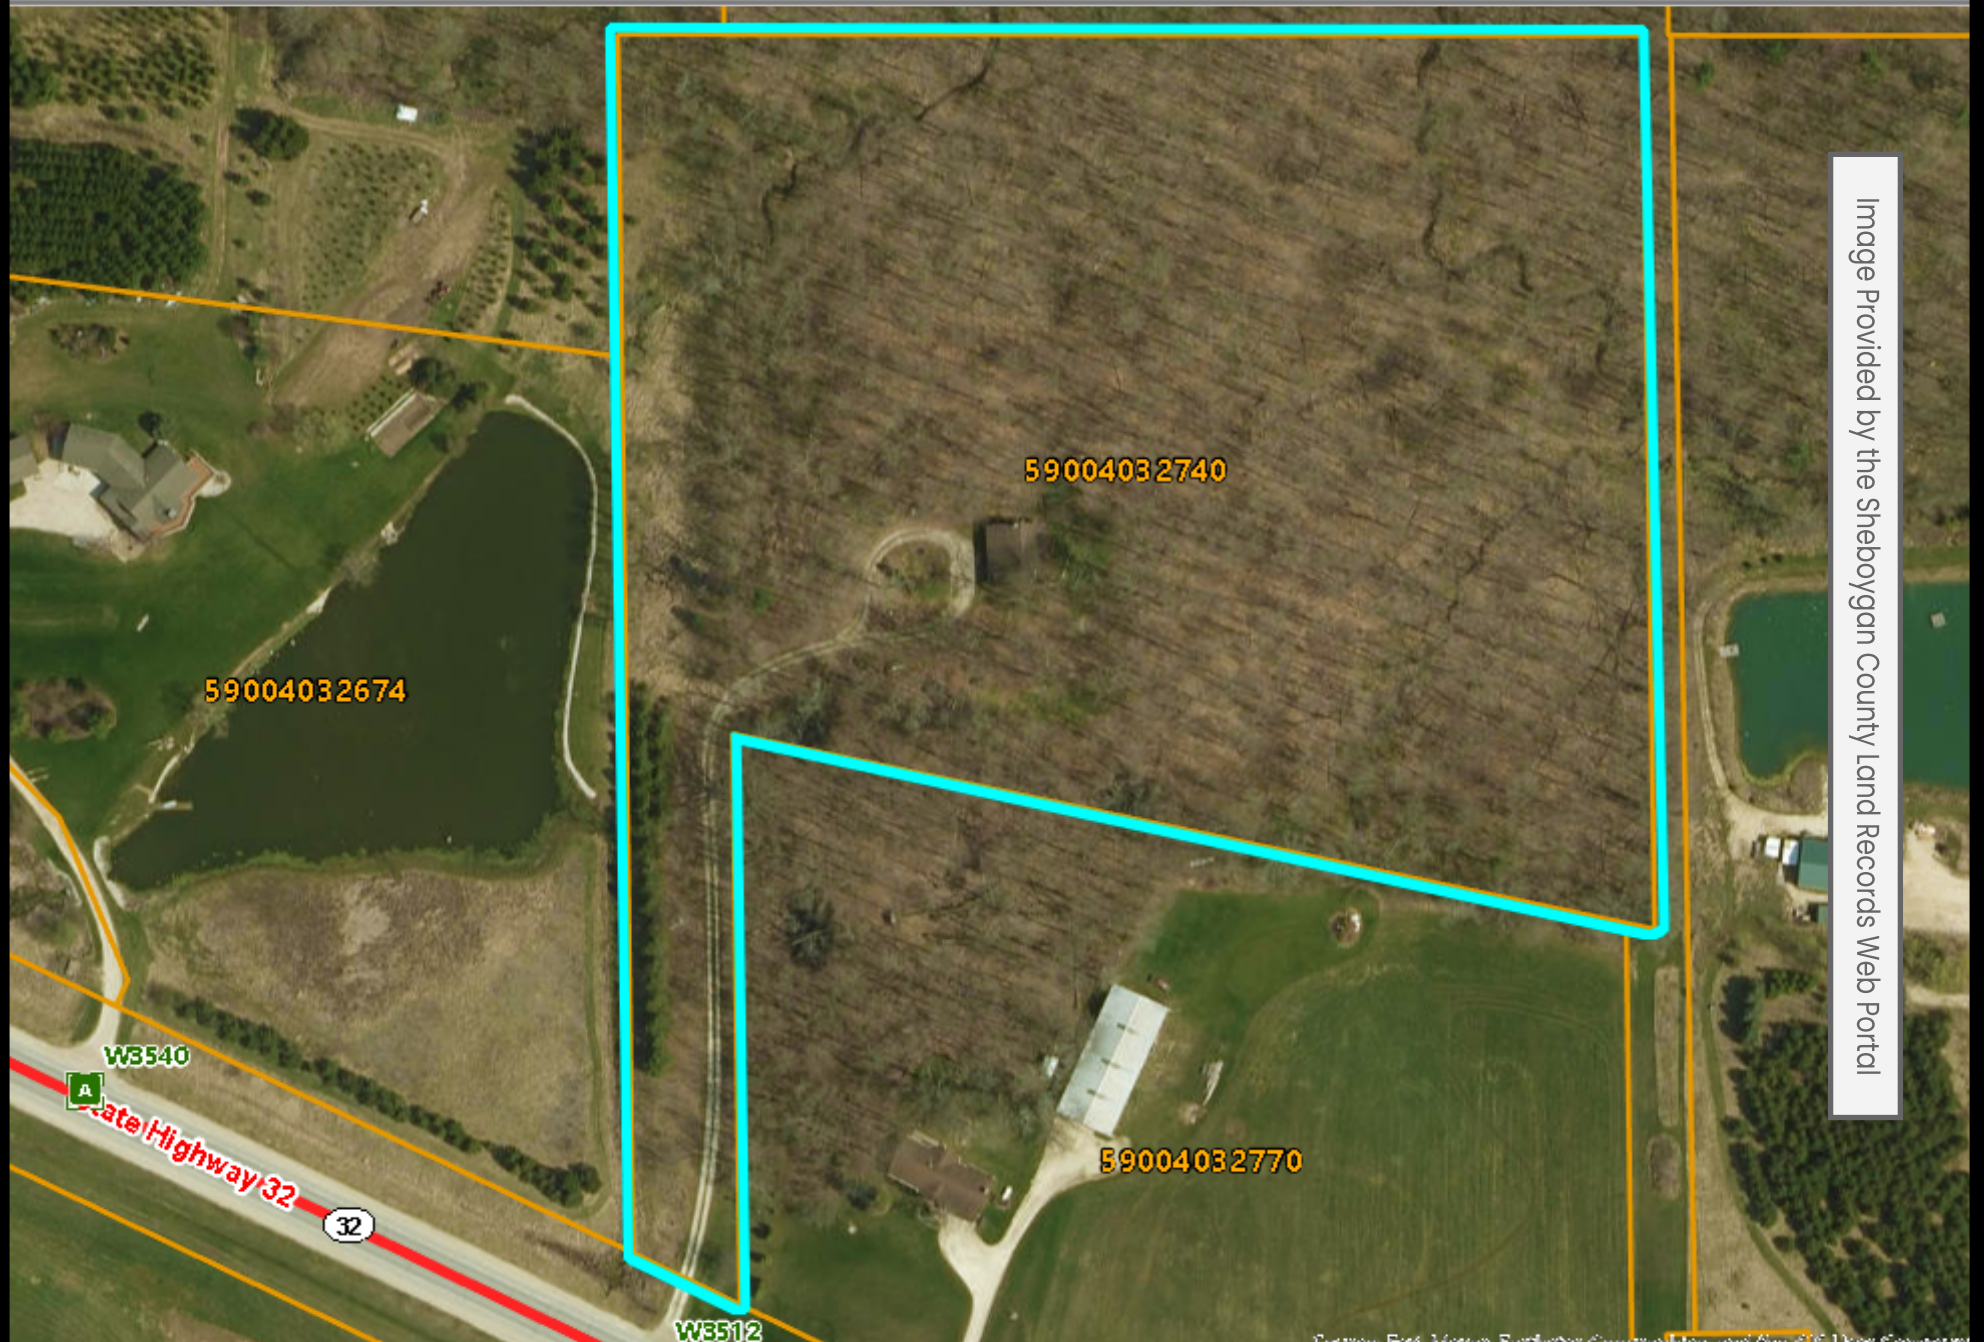

# W3512 STATE HWY 32 | ELKHART LAKE

Image Provided by the Sheboygan County Land Records Web Portal