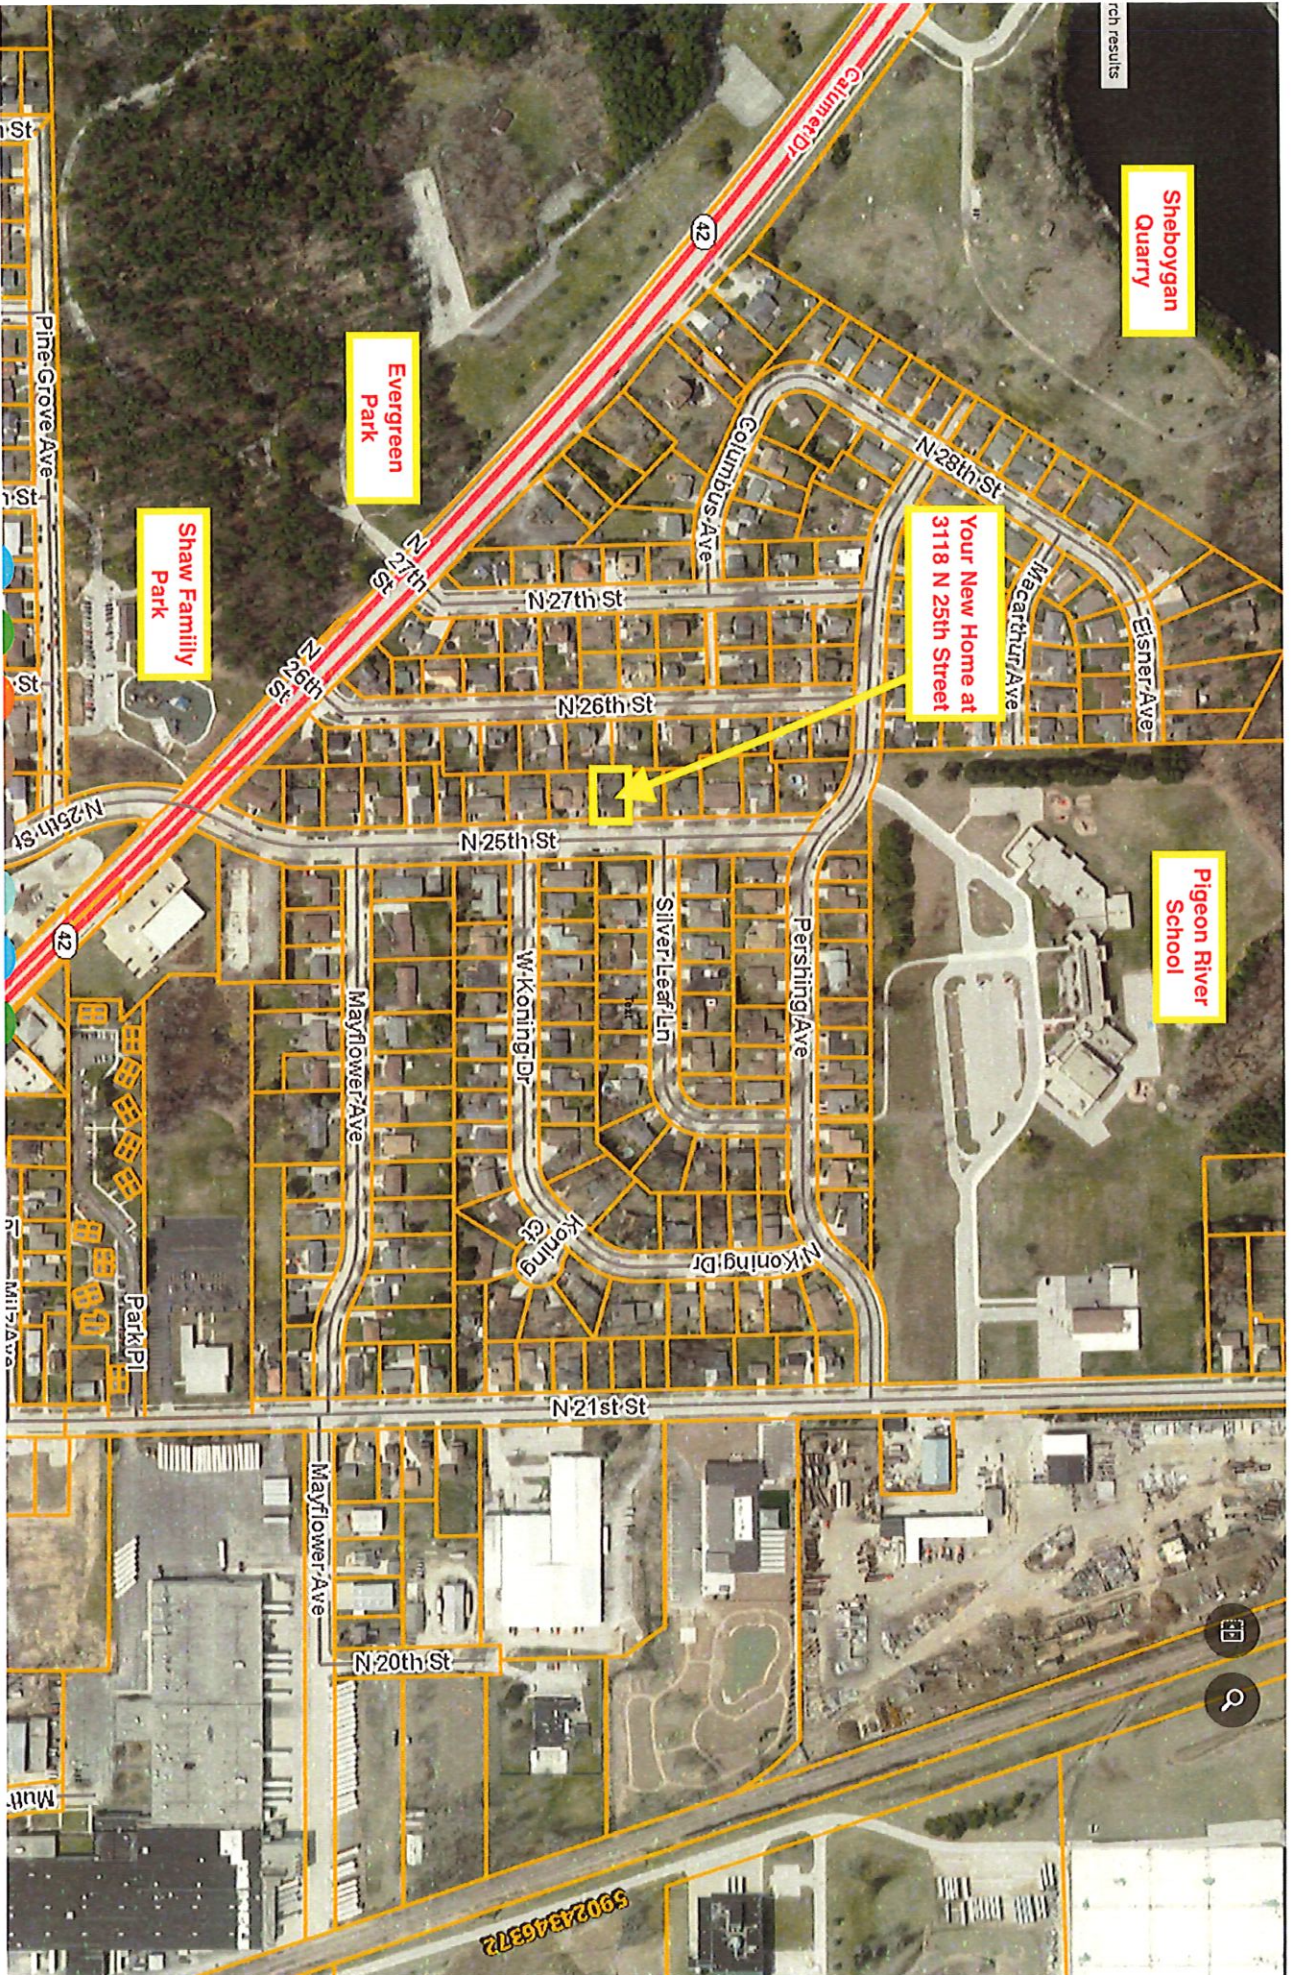

rich results

Sheboygan
Quarry

Pigeon River
School

Your New Home at
3118 N 25th Street

Evergreen
Park

Shaw Family
Park

59022846572