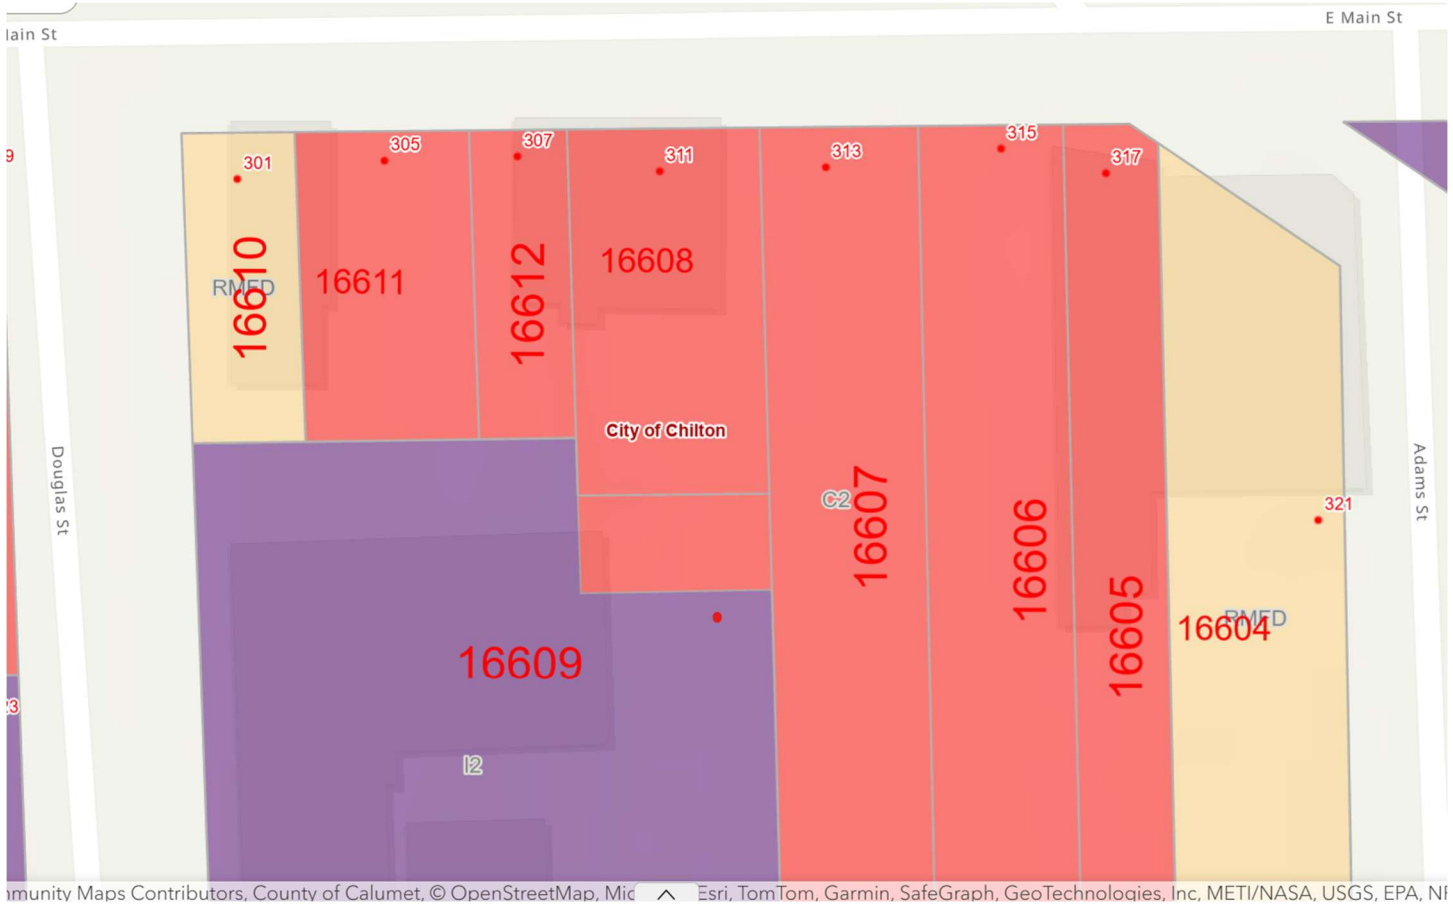

Address: 311 E Main St, Chilton, WI
Zoned: C2 Central Business

Source: Calumet County Zoning Map

<https://experience.arcgis.com/experience/a8f14b85b4aa4482a7eb468db0ee3b06>

City Zoning Verified by David DeTroye, City Administrator