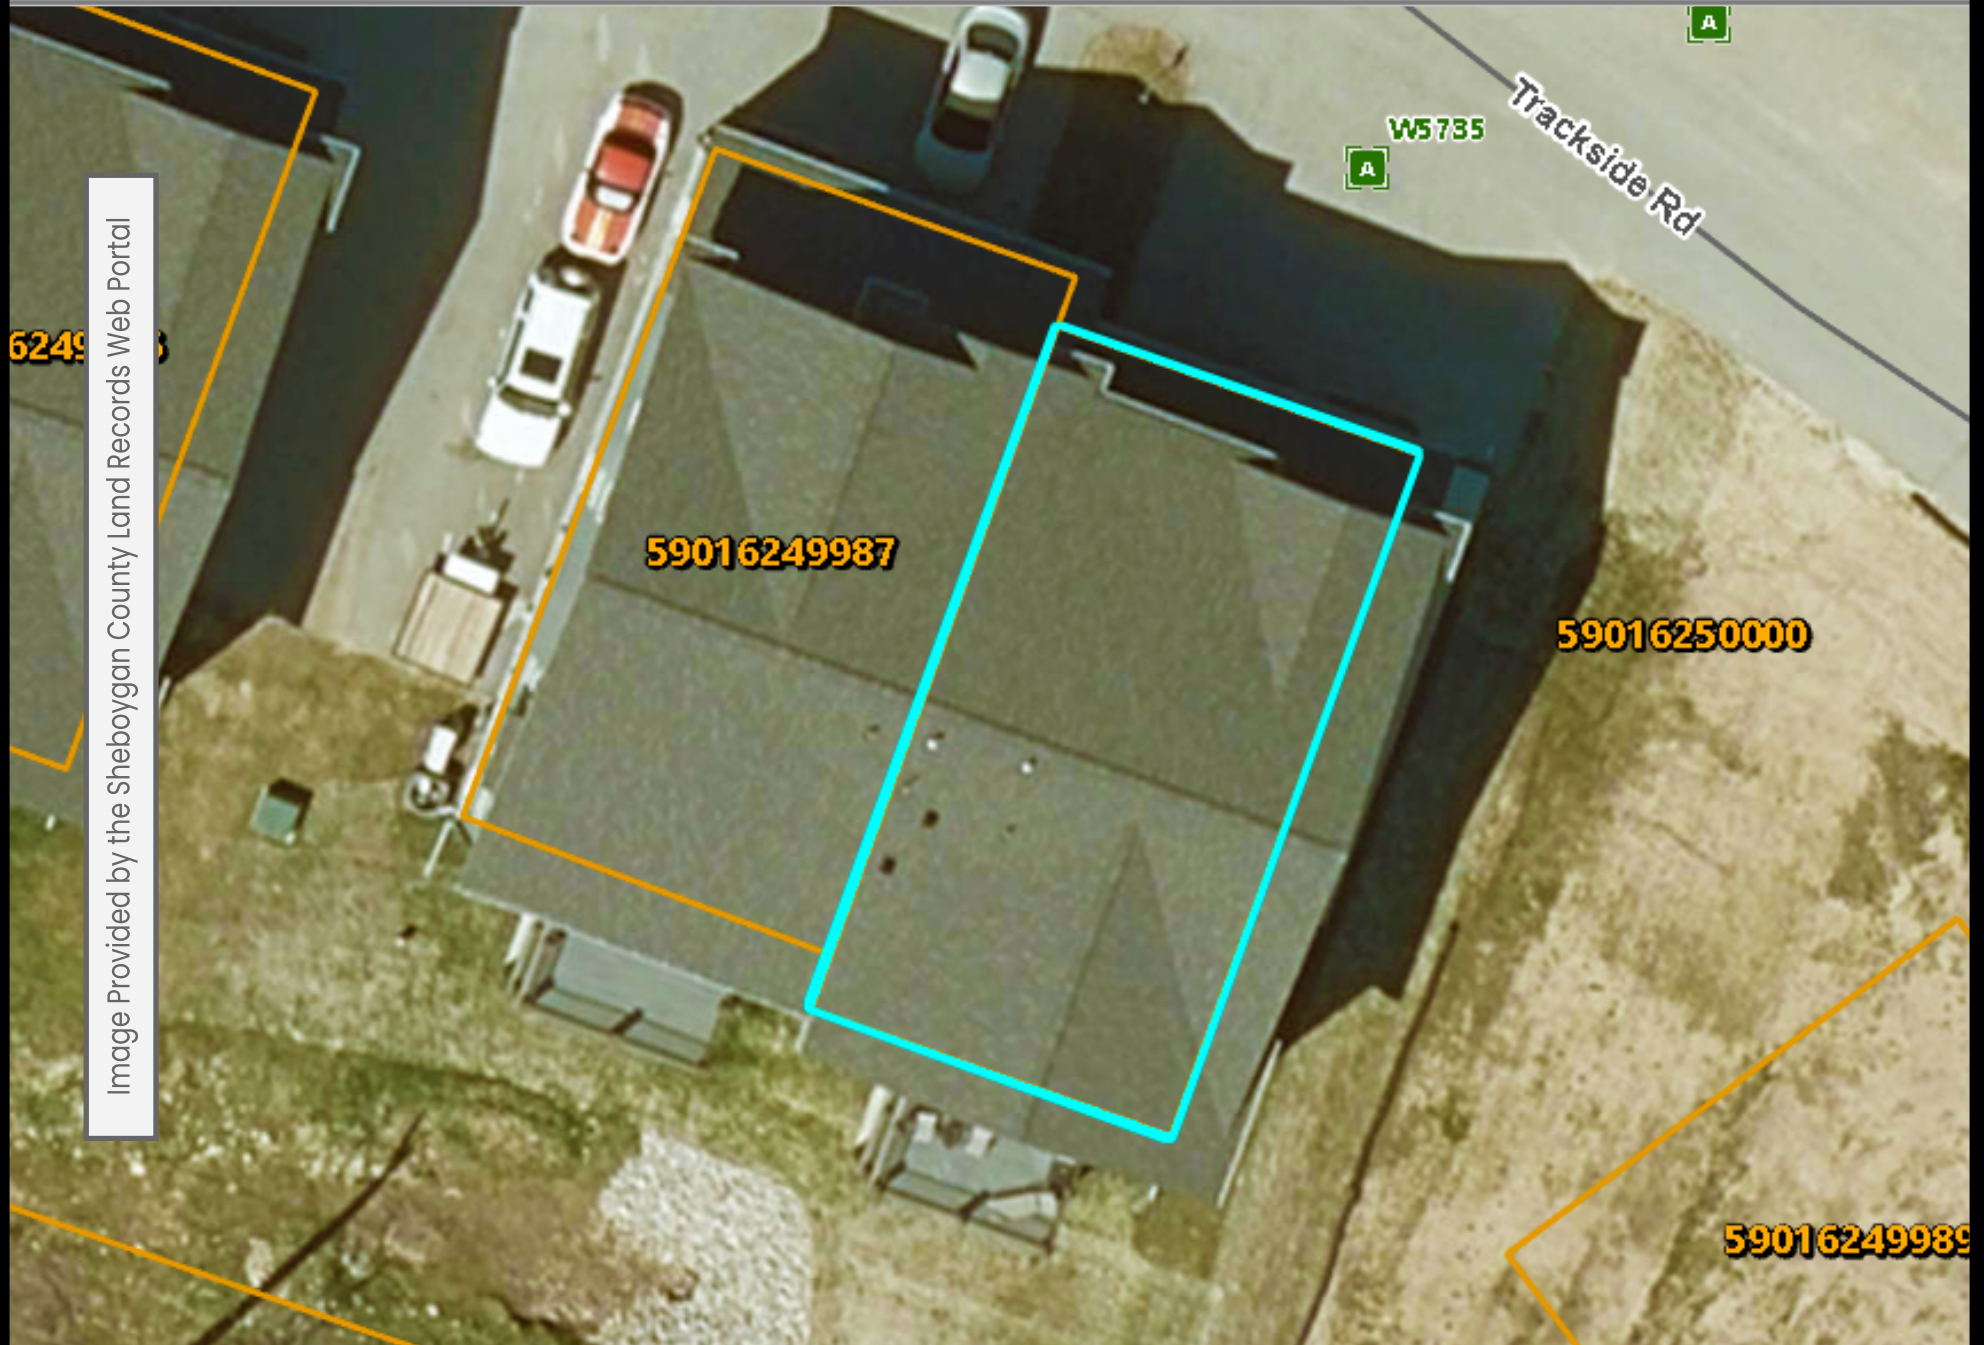

W5735 TRACKSIDE ROAD | PLYMOUTH

Image Provided by the Sheboygan County Land Records Web Portal

6249

59016249987

59016250000

59016249989

W5735
A

A

Trackside Rd