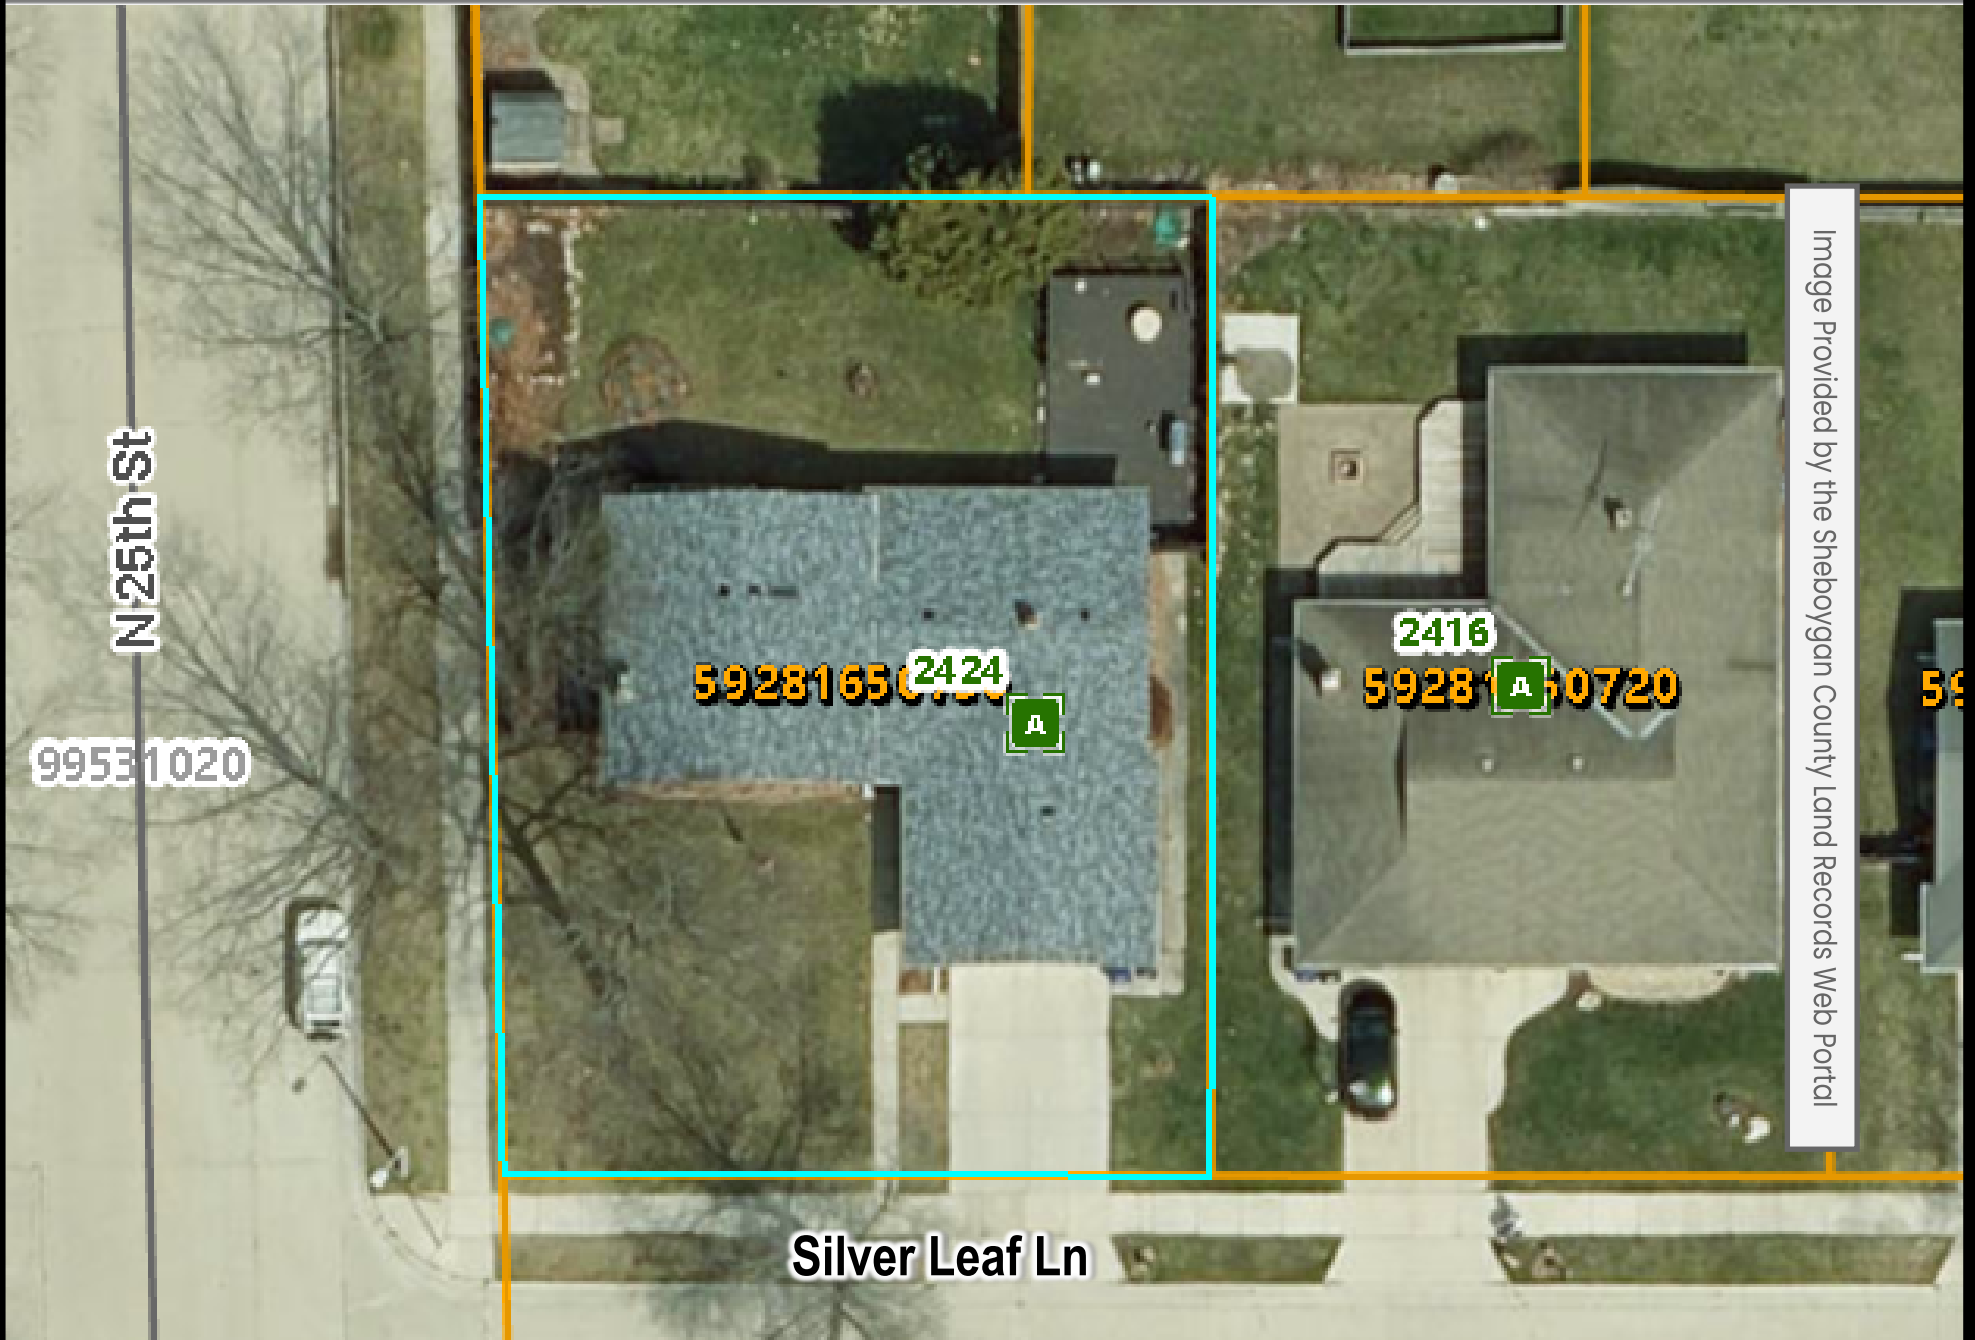

2424 SILVER LEAF LANE | SHEBOYGAN

Image Provided by the Sheboygan County Land Records Web Portal

N 25th St

99531020

59281650720 2424

2416

59281650720

59

Silver Leaf Ln