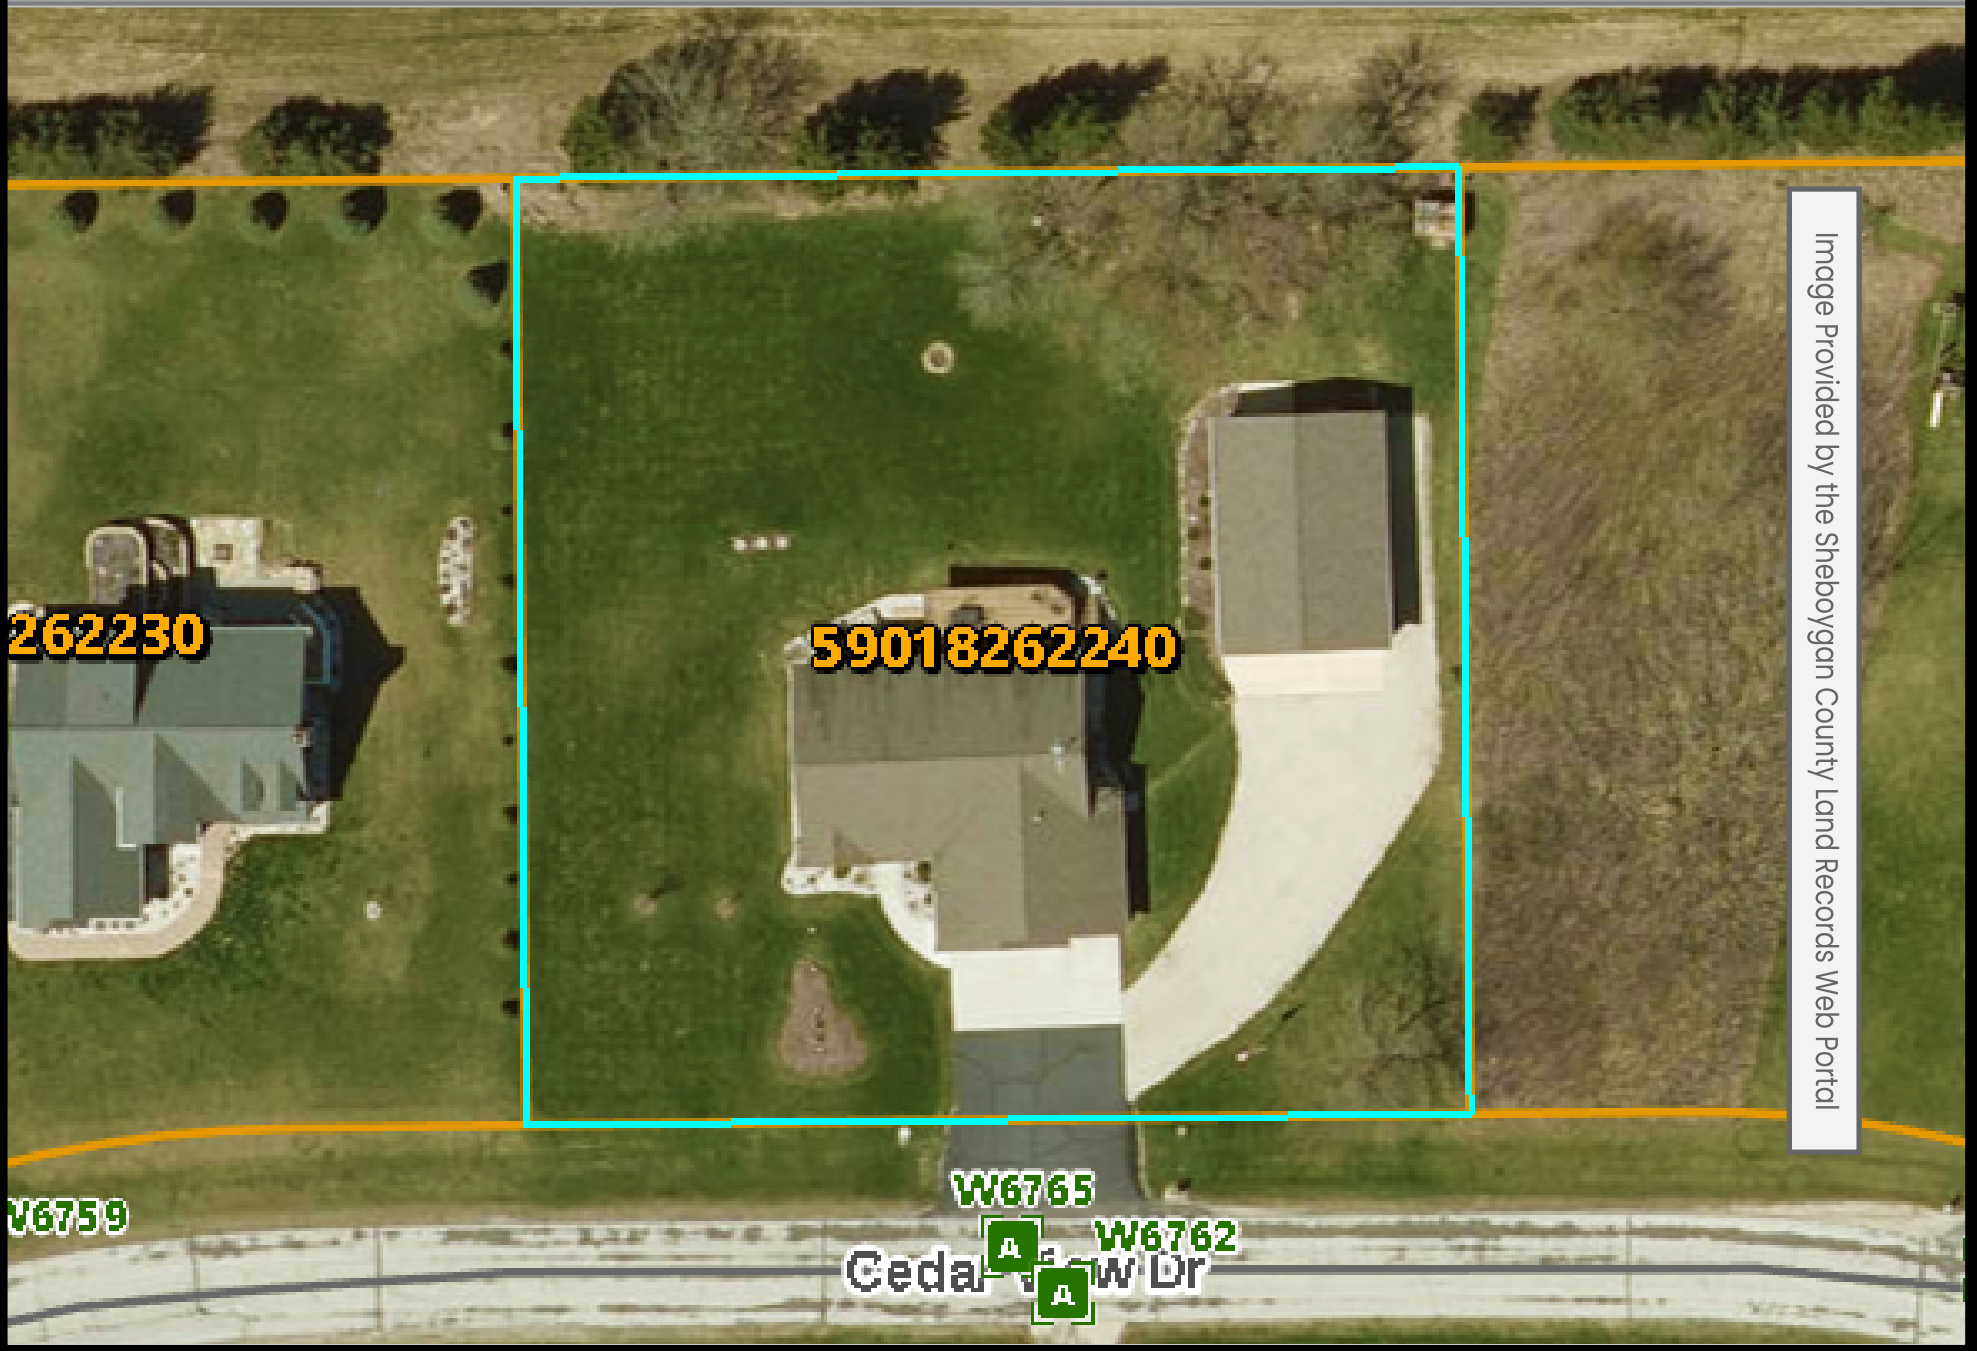

# W6765 CEDAR VIEW DRIVE | ELKHART LAKE

**262230**

**59018262240**

**W6759**

**W6765**

**W6762**

**Cedar View Dr**

Image Provided by the Sheboygan County Land Records Web Portal