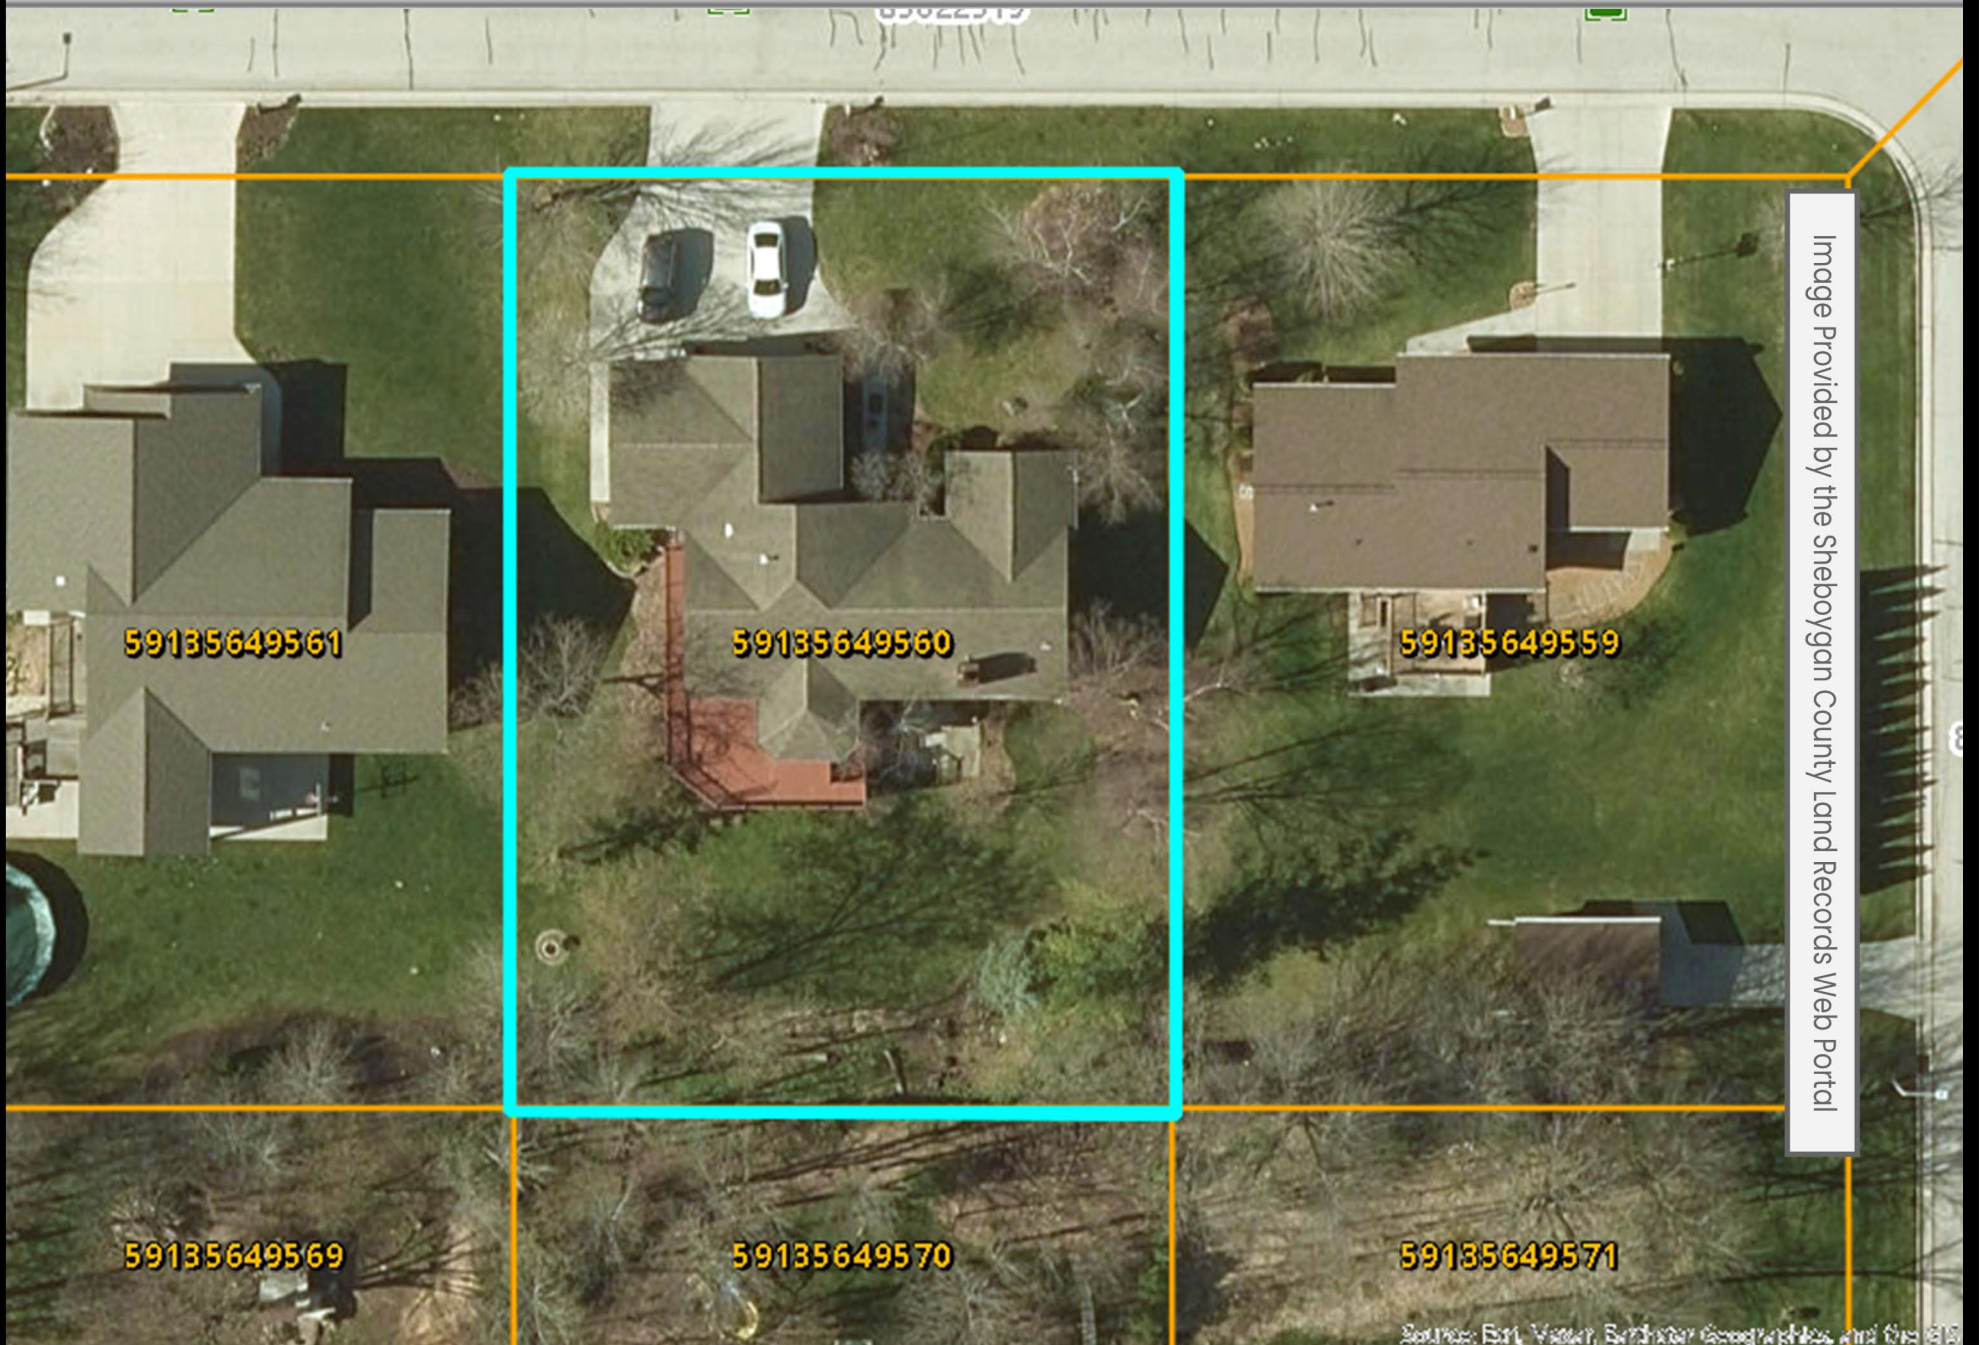

# 607 ORIOLE LANE | HOWARDS GROVE

Image Provided by the Sheboygan County Land Records Web Portal