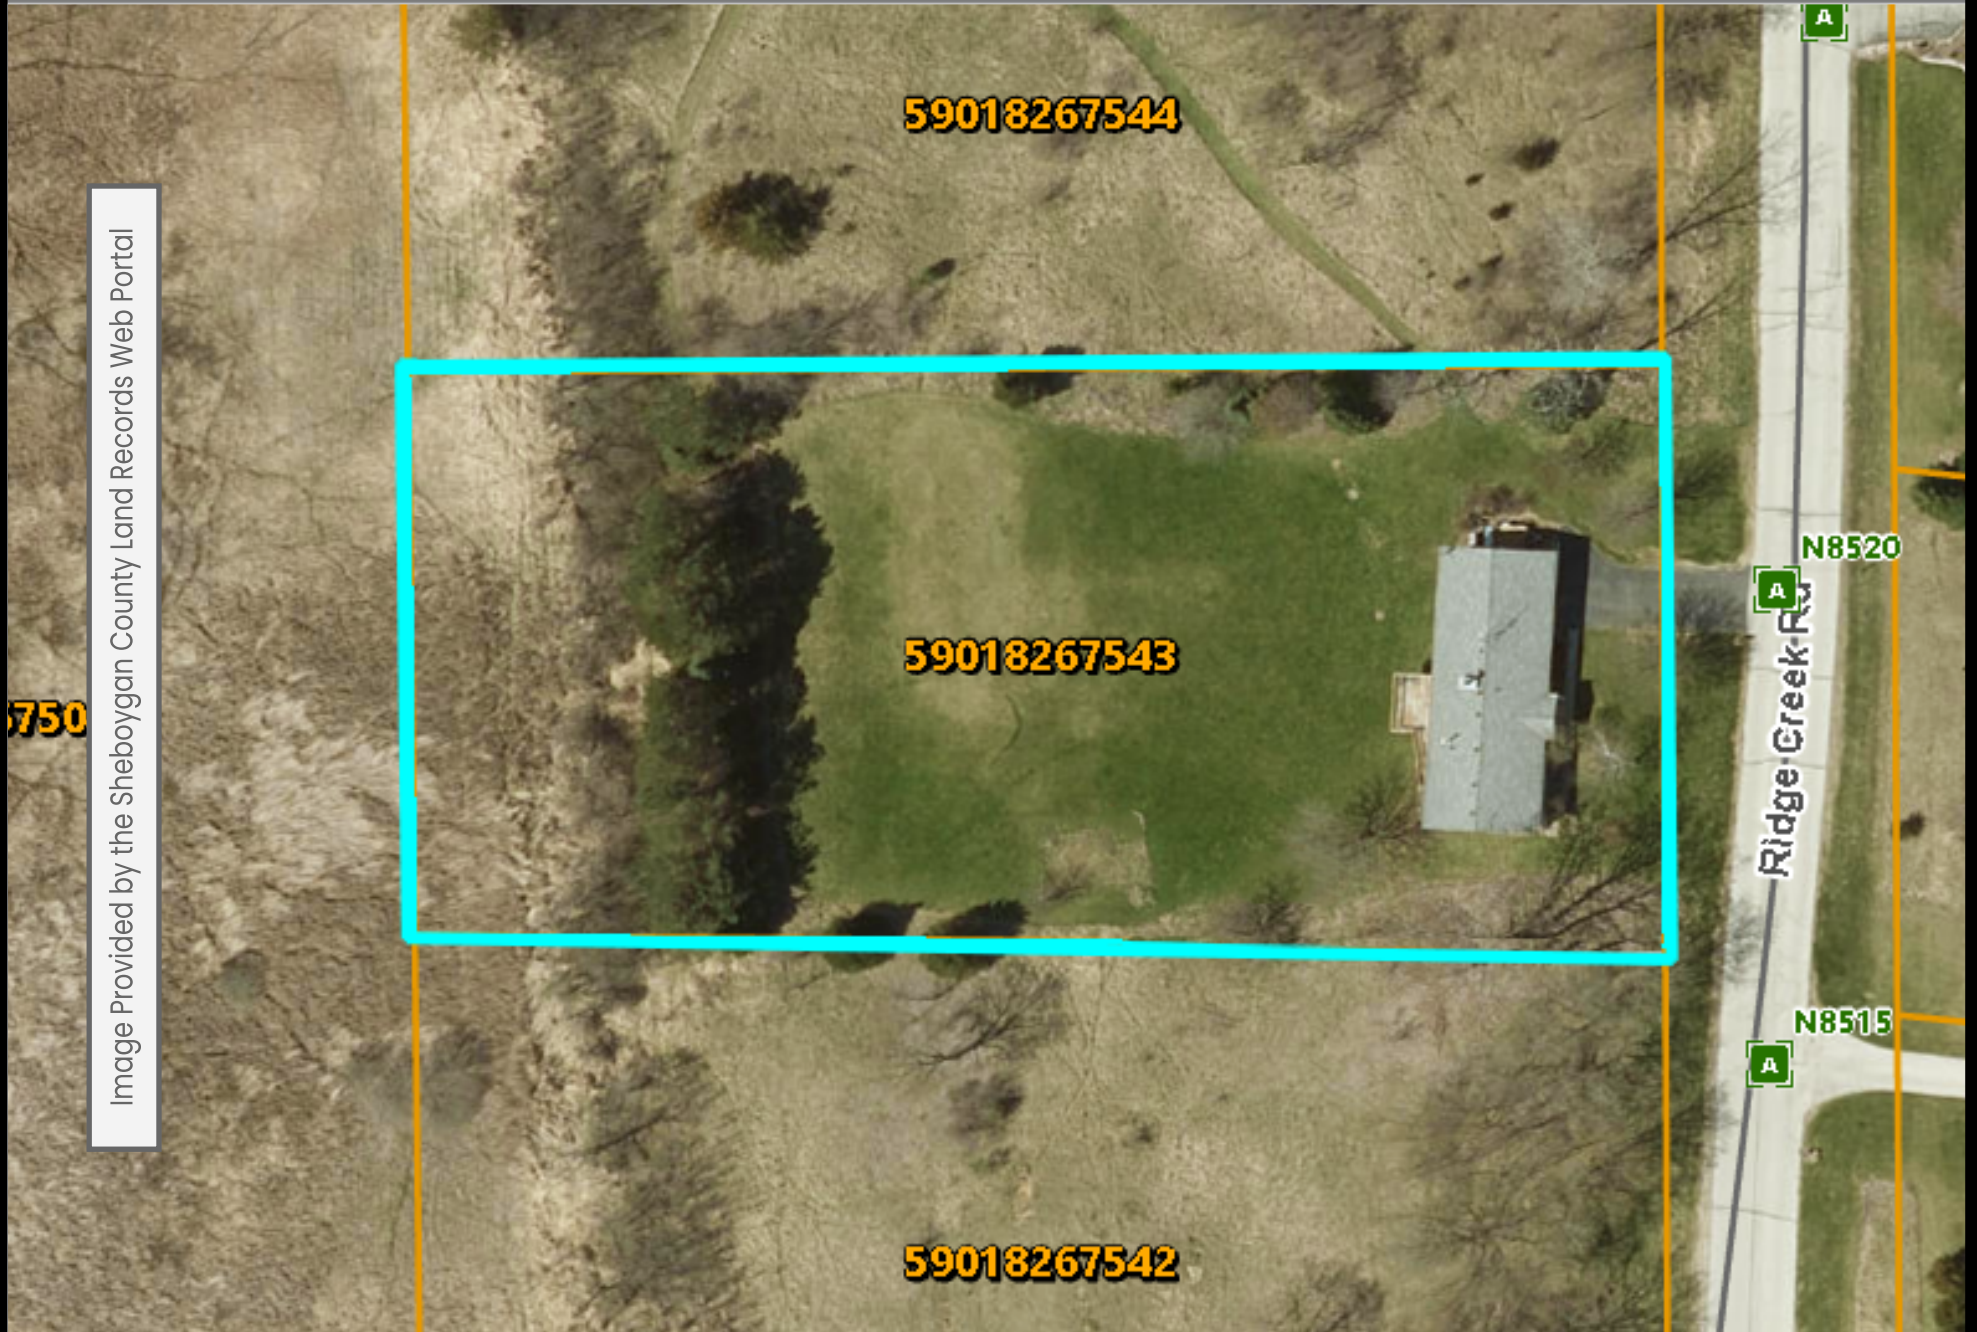

N8520 RIDGE CREEK ROAD | ELKHART LAKE

Image Provided by the Sheboygan County Land Records Web Portal